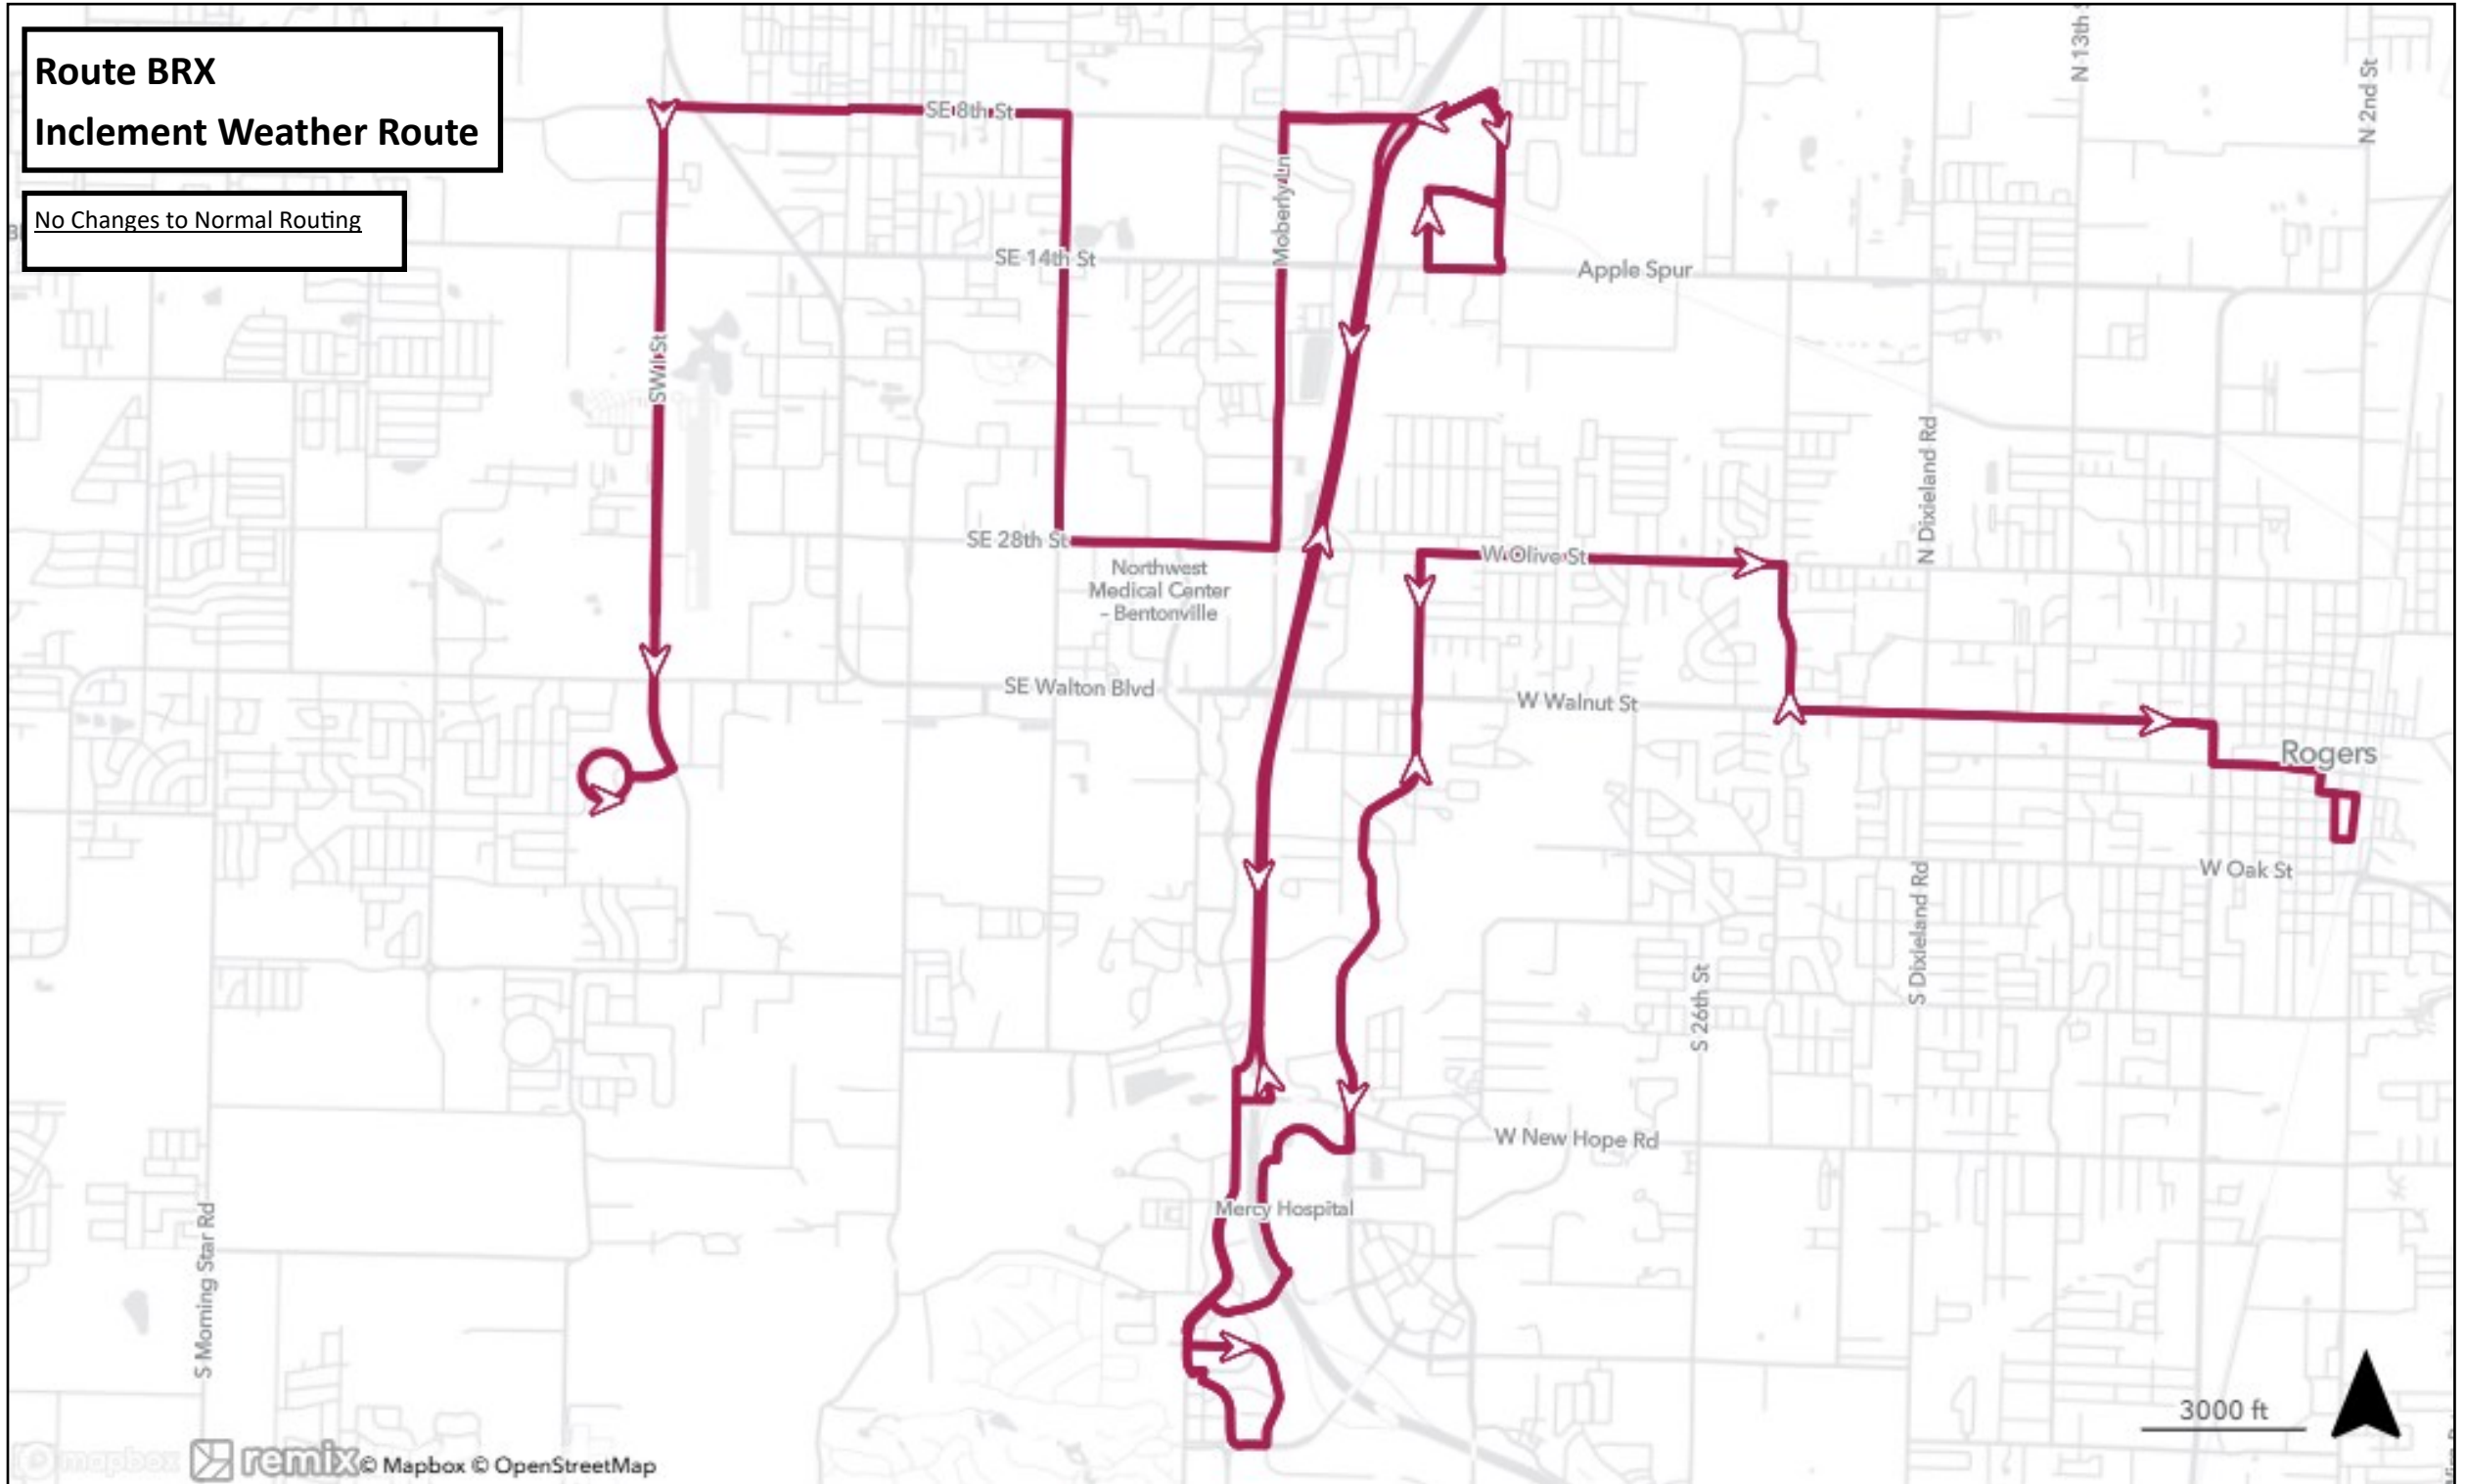

3000 ft

© Mapbox © OpenStreetMap

Route 20 Inclement Weather Route

From Hillcrest Towers

- South on West Ave
- East on Mountain St
- South on Nelson Hackett Blvd
- South on School Ave
- East on 15th St
- West on Huntsville Rd
- North on School Ave
- North on Nelson Hackett Blvd
- West on Center St

Route 61 Inclement Weather Route

NWA Mall to Jones Center

North on N College / Thompson
Service Walmart
East on Robinson Ave
North on Powell St
North on Park St
East on Emma Ave
Service Jones Center

Jones Center to NWA Mall

West on Emma Ave
South on Park St
South on Powell St
West on Robinson Ave
Service Walmart
South on Thompson / N College
Service NWA Mall

Route BRX
Inclement Weather Route

No Changes to Normal Routing

Route 490 Inclement Weather Route

NWA Mall to NWACC

South on N College
South on Fulbright Expy
North on I-49
West on Don Tyson
North on Gene George
West on Watkins
East on Watkins
South on Gene George
East on Don Tyson
North on I-49
West on Pauline Whitaker
North on Pinnacle Hills
East on JB Hunt
East on Pauline Whitaker
North on I-49
East on SE 14th St
North on College Dr