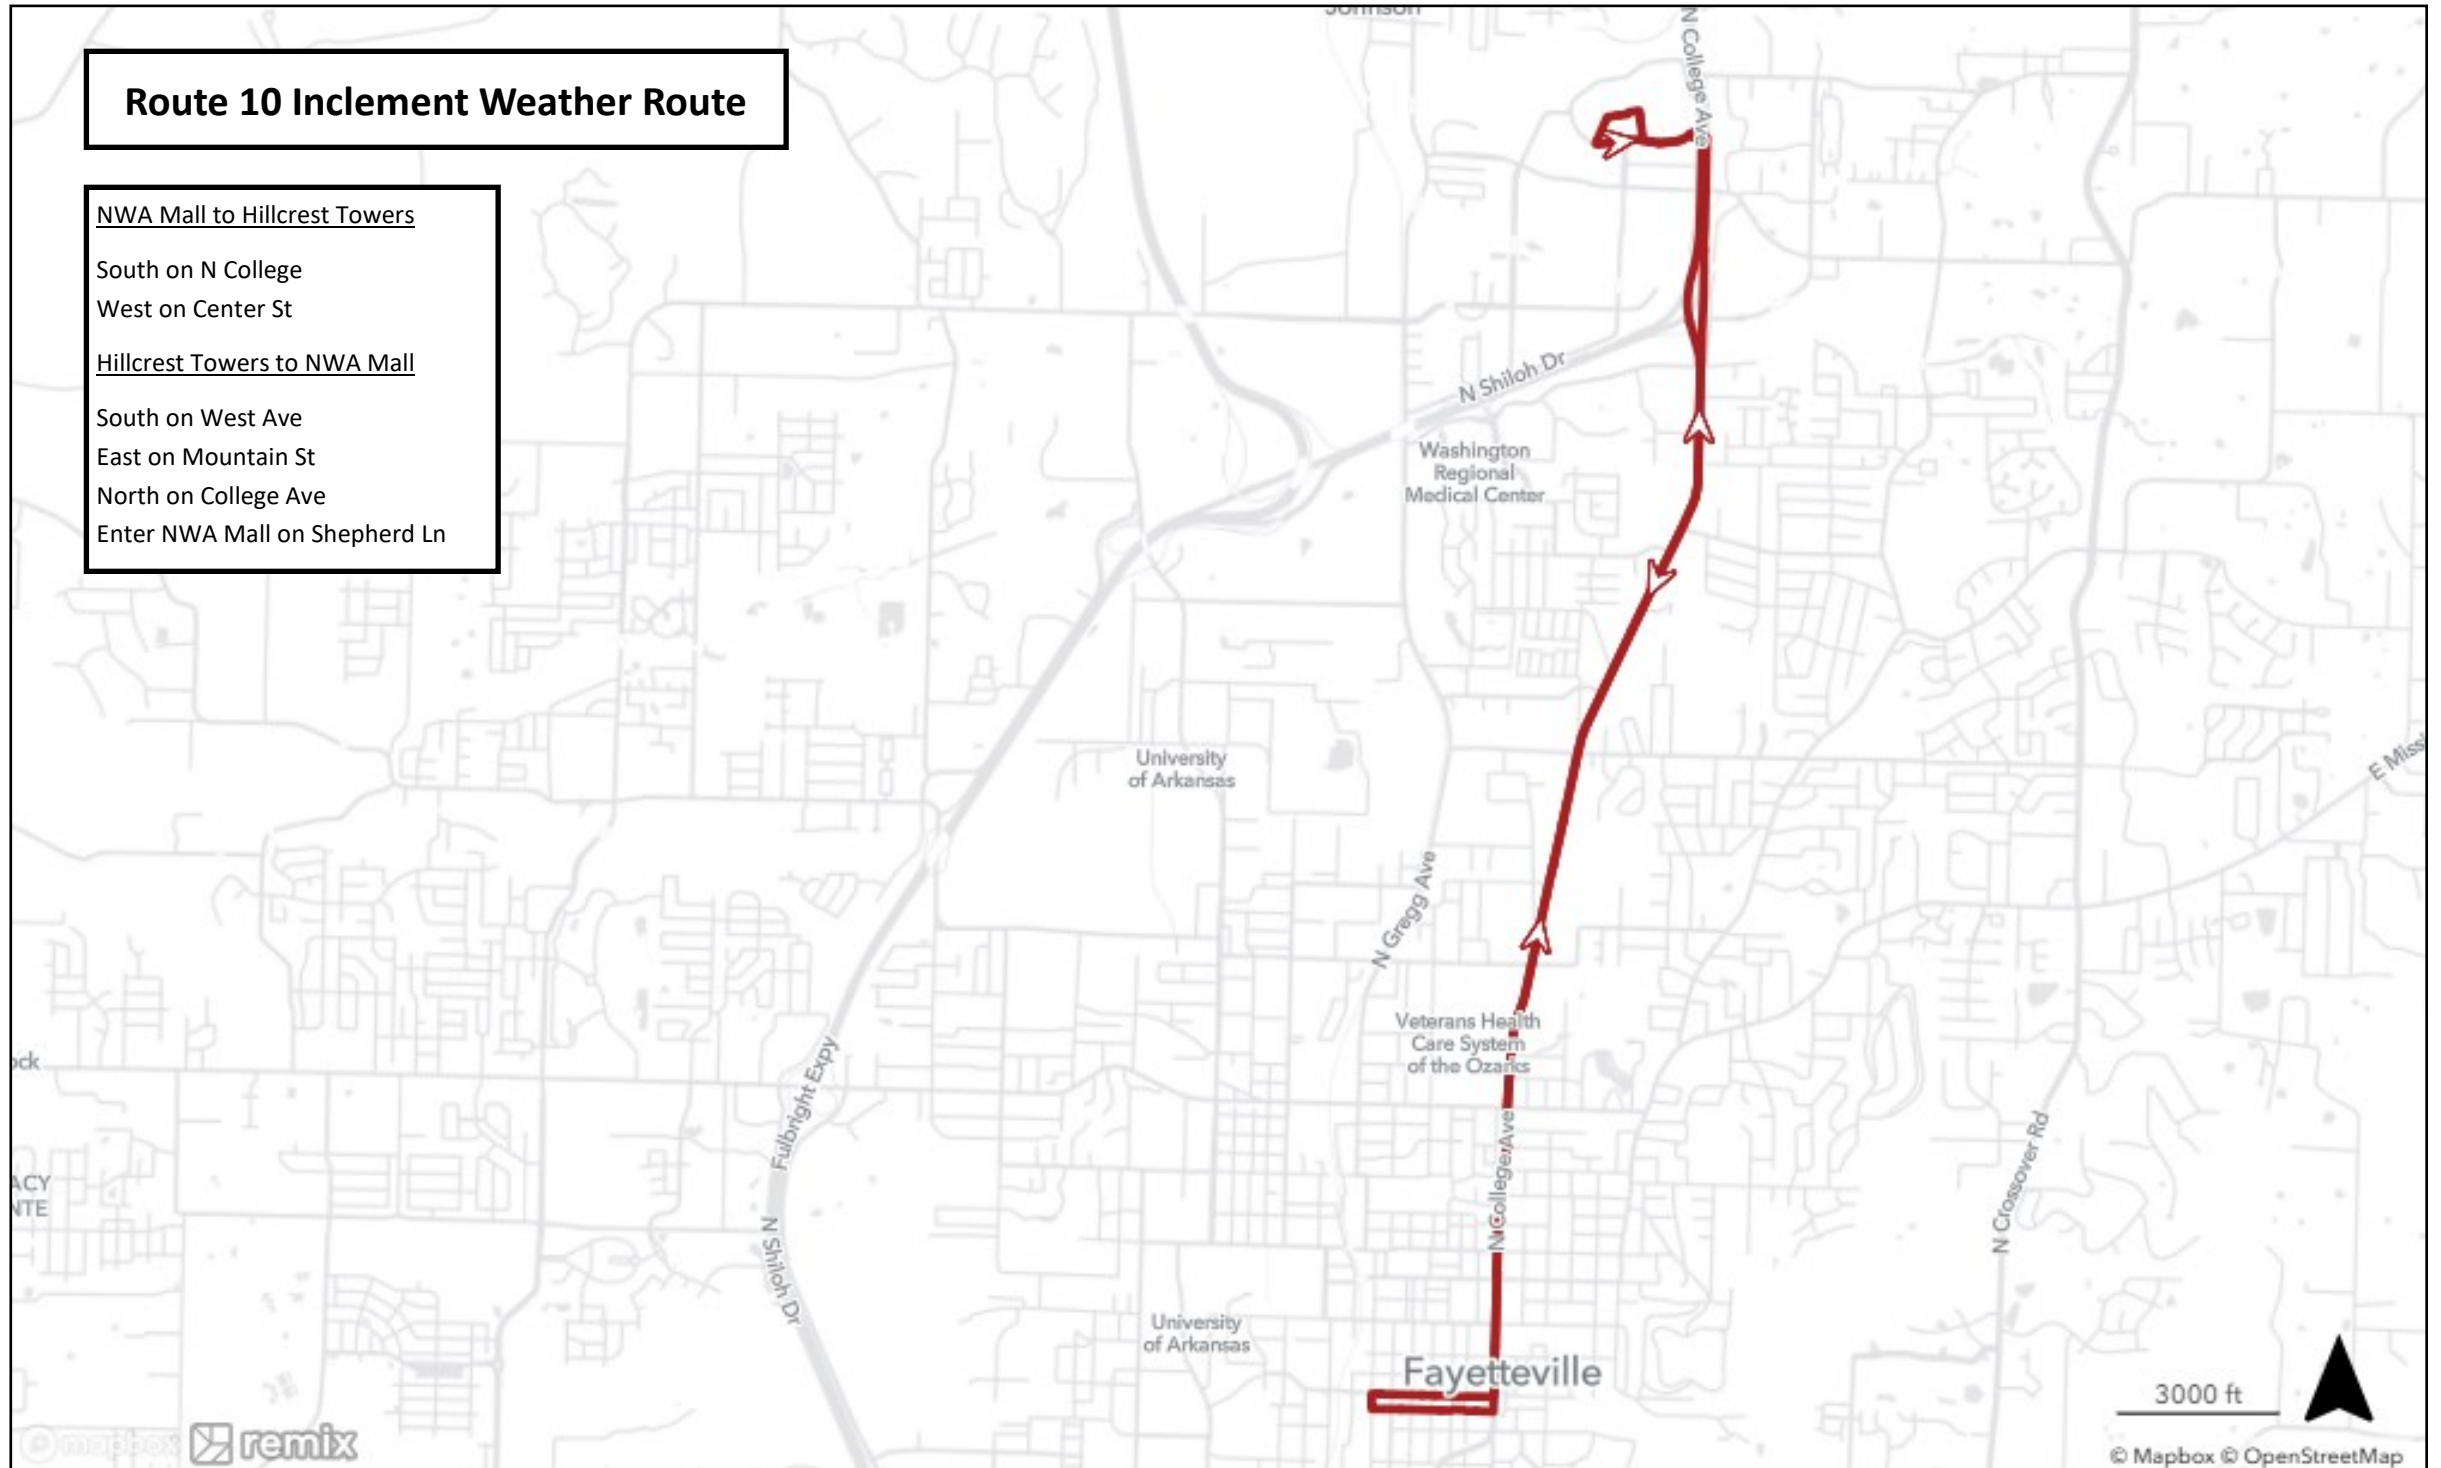

Route 10 Inclement Weather Route

NWA Mall to Hillcrest Towers

South on N College
West on Center St

Hillcrest Towers to NWA Mall

South on West Ave
East on Mountain St
North on College Ave
Enter NWA Mall on Shepherd Ln

3000 ft

© Mapbox © OpenStreetMap

Route 20 Inclement Weather Route

From Hillcrest Towers

- South on West Ave
- East on Mountain St
- South on Nelson Hackett Blvd
- South on School Ave
- East on 15th St
- West on Huntsville Rd
- North on School Ave
- North on Nelson Hackett Blvd
- West on Center St

Route 61 Inclement Weather Route

NWA Mall to Jones Center

North on N College / Thompson
Service Walmart
East on Robinson Ave
North on Powell St
North on Park St
East on Emma Ave
Service Jones Center

Jones Center to NWA Mall

West on Emma Ave
South on Park St
South on Powell St
West on Robinson Ave
Service Walmart
South on Thompson / N College
Service NWA Mall

Route BRX
Inclement Weather Route

No Changes to Normal Routing

Route 490 Inclement Weather Route