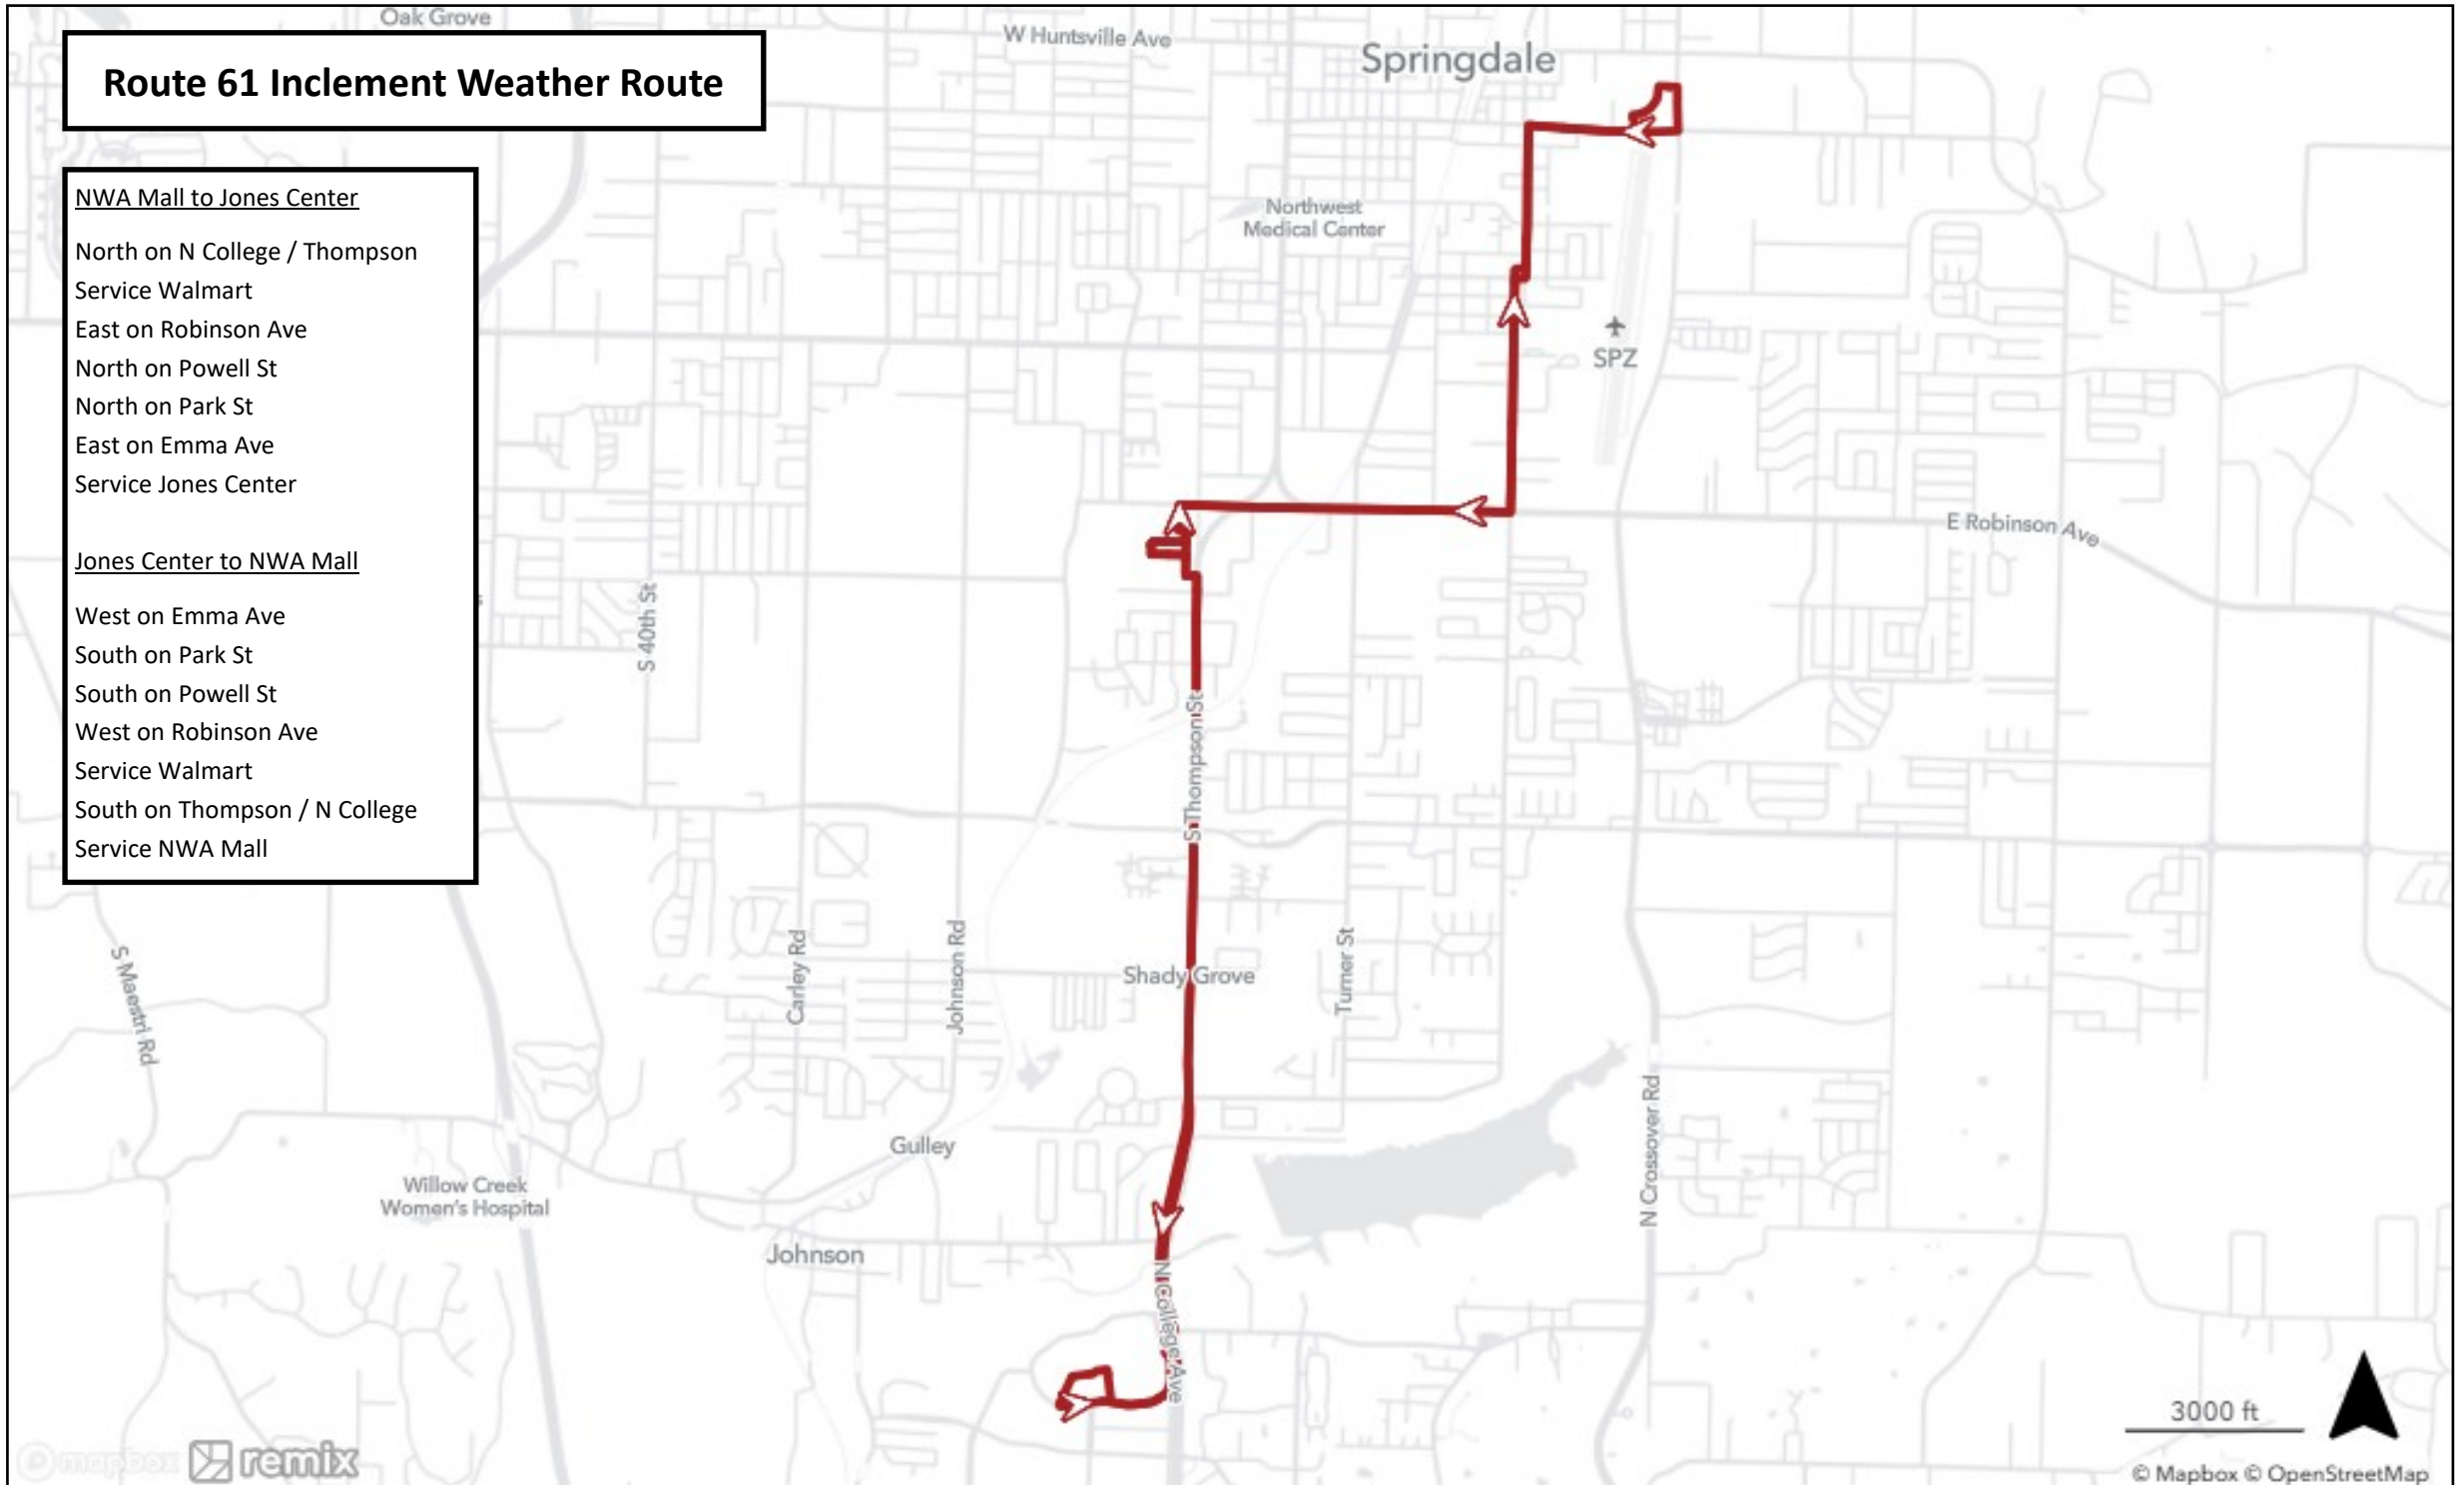

Route 10 Inclement Weather Route

NWA Mall to Hillcrest Towers

South on N College
West on Center St

Hillcrest Towers to NWA Mall

South on West Ave
East on Mountain St
North on College Ave
Enter NWA Mall on Shepherd Ln

3000 ft

© Mapbox © OpenStreetMap

Route 20 Inclement Weather Route

From Hillcrest Towers

- South on West Ave
- East on Mountain St
- South on Nelson Hackett Blvd
- South on School Ave
- East on 15th St
- West on Huntsville Rd
- North on School Ave
- North on Nelson Hackett Blvd
- West on Center St

Route 61 Inclement Weather Route

NWA Mall to Jones Center

North on N College / Thompson
Service Walmart
East on Robinson Ave
North on Powell St
North on Park St
East on Emma Ave
Service Jones Center

Jones Center to NWA Mall

West on Emma Ave
South on Park St
South on Powell St
West on Robinson Ave
Service Walmart
South on Thompson / N College
Service NWA Mall

Route BRX
Inclement Weather Route

No Changes to Normal Routing

Route 490 Inclement Weather Route