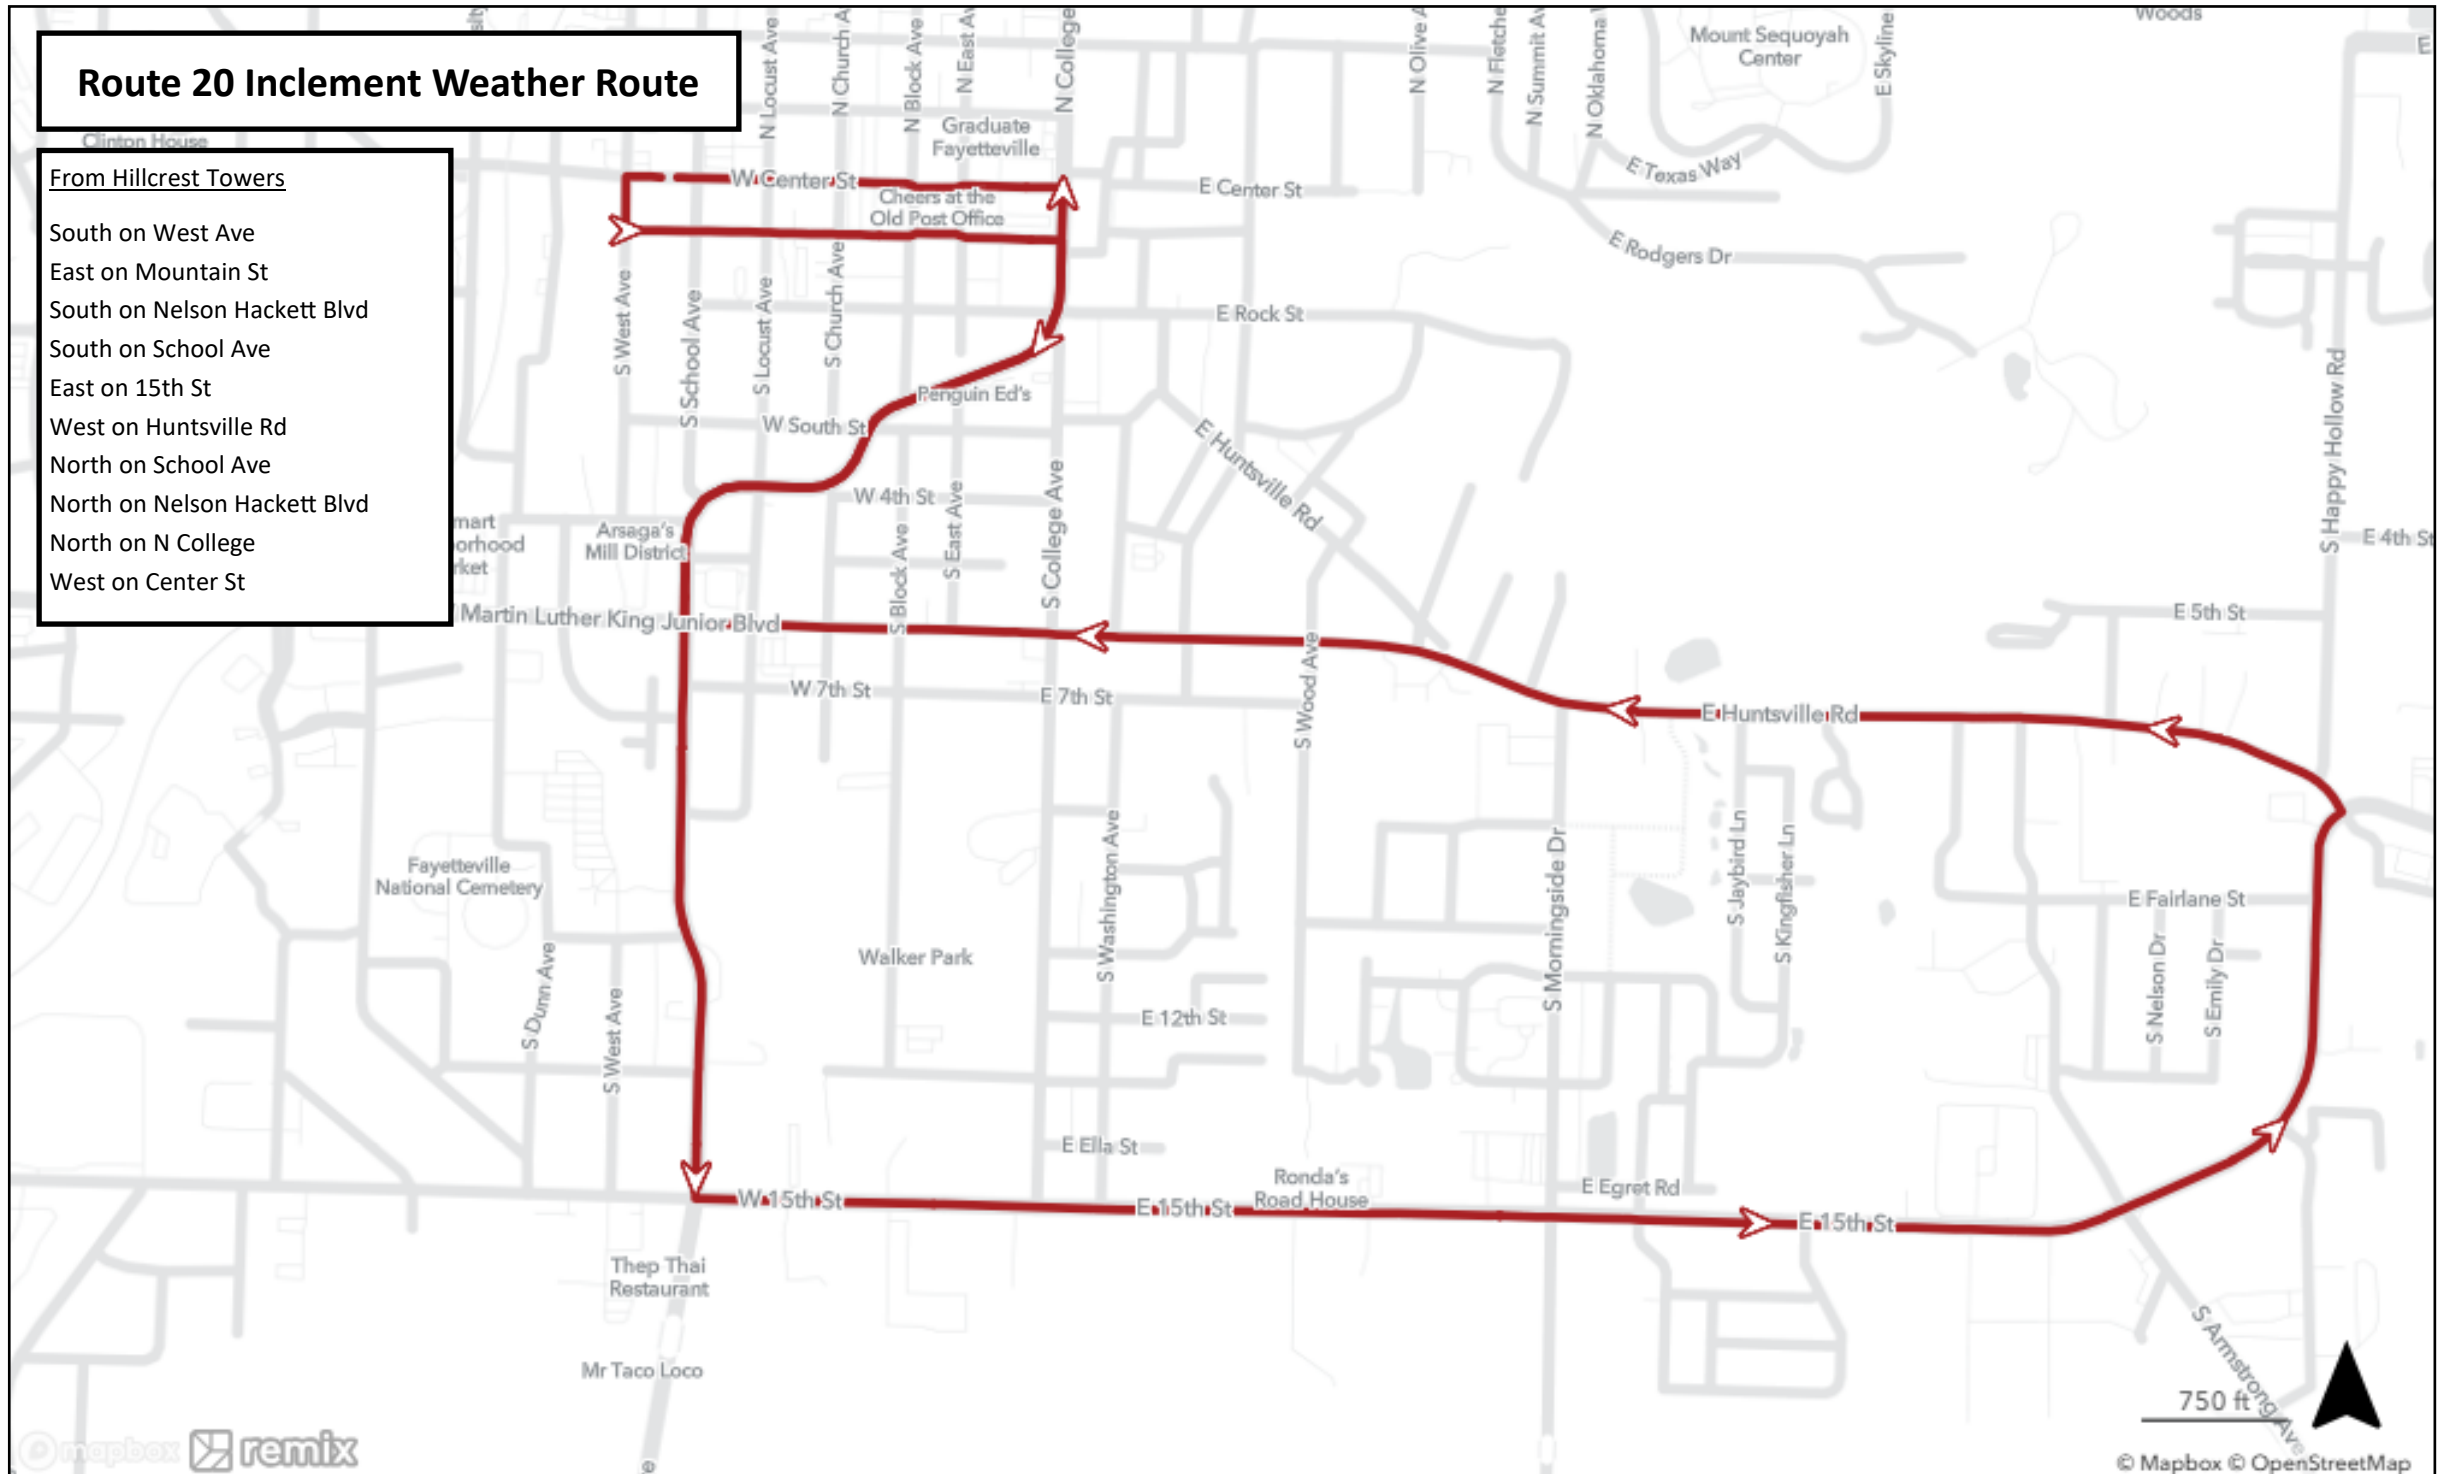

Route 10 Inclement Weather Route

NWA Mall to Hillcrest Towers

South on N College
West on Center St

Hillcrest Towers to NWA Mall

South on West Ave
East on Mountain St
North on College Ave
Enter NWA Mall on Shepherd Ln

3000 ft

© Mapbox © OpenStreetMap

Route 20 Inclement Weather Route

From Hillcrest Towers

- South on West Ave
- East on Mountain St
- South on Nelson Hackett Blvd
- South on School Ave
- East on 15th St
- West on Huntsville Rd
- North on School Ave
- North on Nelson Hackett Blvd
- West on Center St

Route 61 Inclement Weather Route

NWA Mall to Jones Center

North on N College / Thompson
Service Walmart
East on Robinson Ave
North on Powell St
North on Park St
East on Emma Ave
Service Jones Center

Jones Center to NWA Mall

West on Emma Ave
South on Park St
South on Powell St
West on Robinson Ave
Service Walmart
South on Thompson / N College
Service NWA Mall

Route BRX
Inclement Weather Route

No Changes to Normal Routing

Route 490 Inclement Weather Route