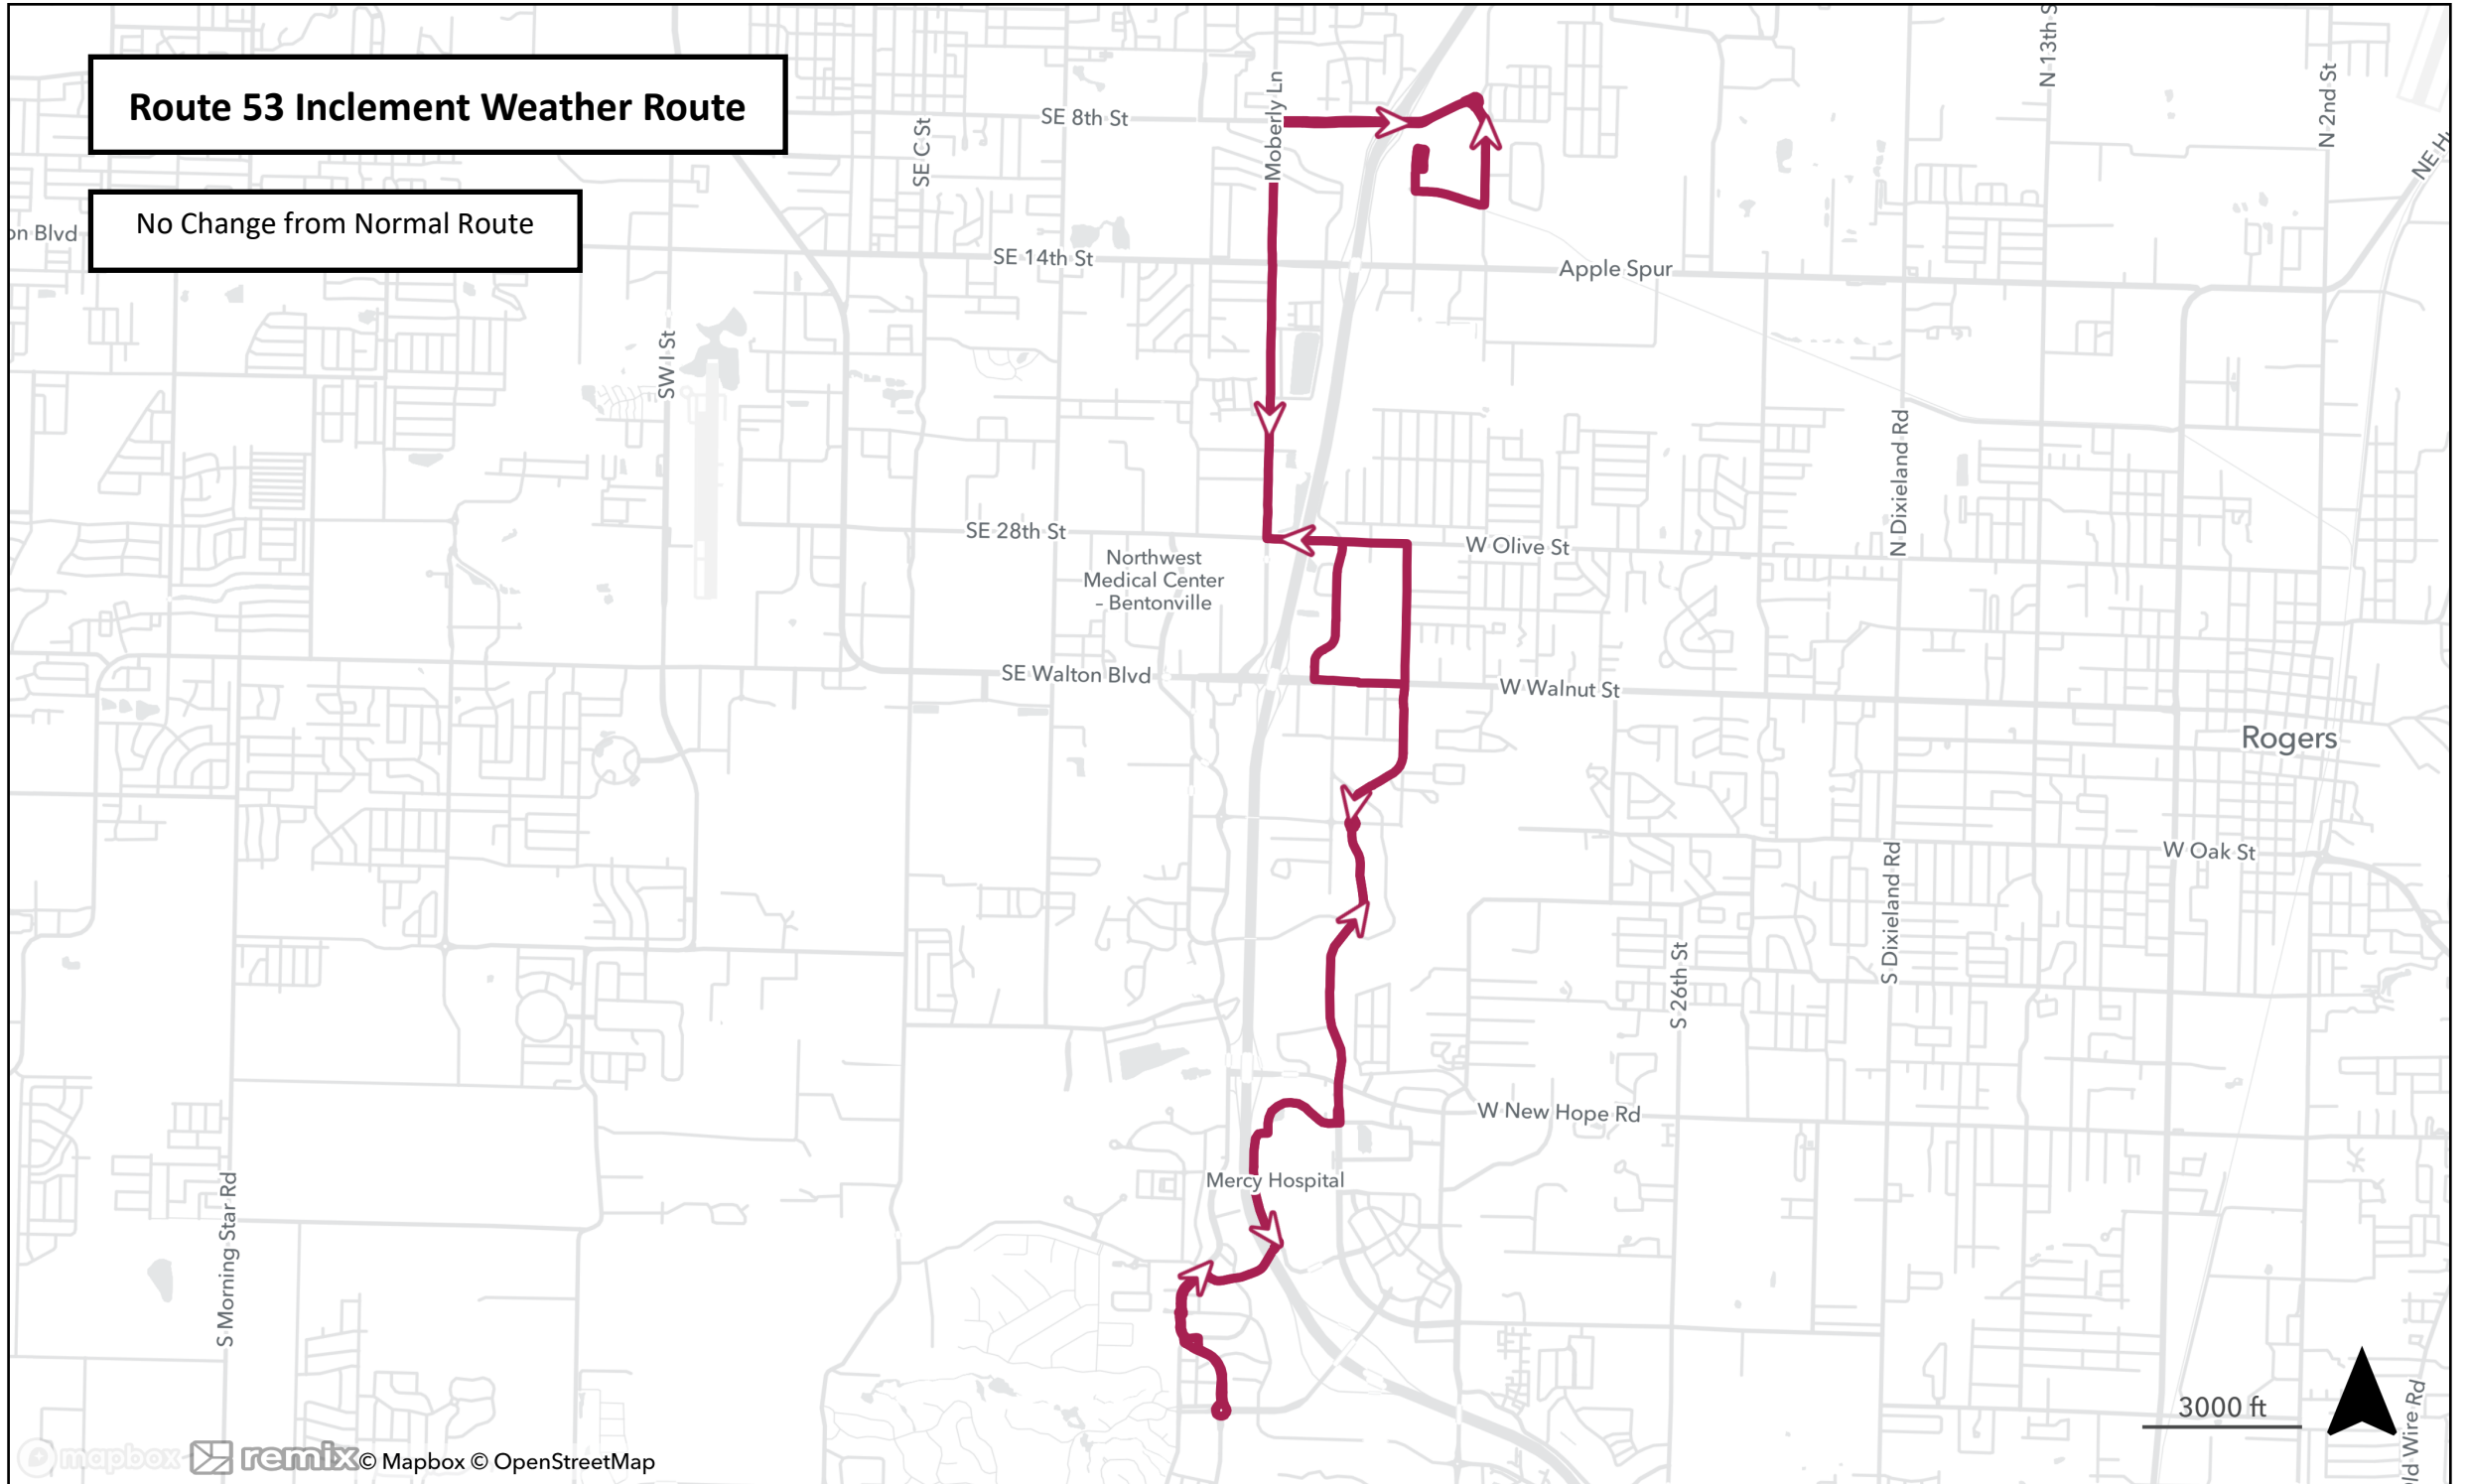

Route 20 Inclement Weather Route

From Hillcrest Towers

- South on West Ave
- East on Mountain St
- South on Nelson Hackett Blvd
- South on School Ave
- East on 15th St
- West on Huntsville Rd
- North on School Ave
- North on Nelson Hackett Blvd
- North on N College
- West on Center St

West on Emma Ave
South on Park St
South on Powell St
West on Robinson Ave
Service Walmart
South on Thompson / N College
Service NWA Mall

Route 12 Inclement Weather Route

No Change from Normal Route

Route 14 Inclement Weather Route

No Change from Normal Route

Route BRC Inclement Weather Route

No Change from Normal Route

Route 53 Inclement Weather Route

No Change from Normal Route

Route 54 Inclement Weather Route

No Change from Normal Route

Route 490 Inclement Weather Route

NWA Mall to NWACC

South on N College
South on Fulbright Expy
North on I-49
West on Don Tyson
North on Gene George
West on Watkins
East on Watkins
South on Gene George
East on Don Tyson
North on I-49
West on Pauline Whitaker
North on Pinnacle Hills
Left on Champions
South on Pinnacle Hills
East on Pauline Whitaker
North on I-49
East on SE 8th St
South on Water Tower
West on NWACC Blvd