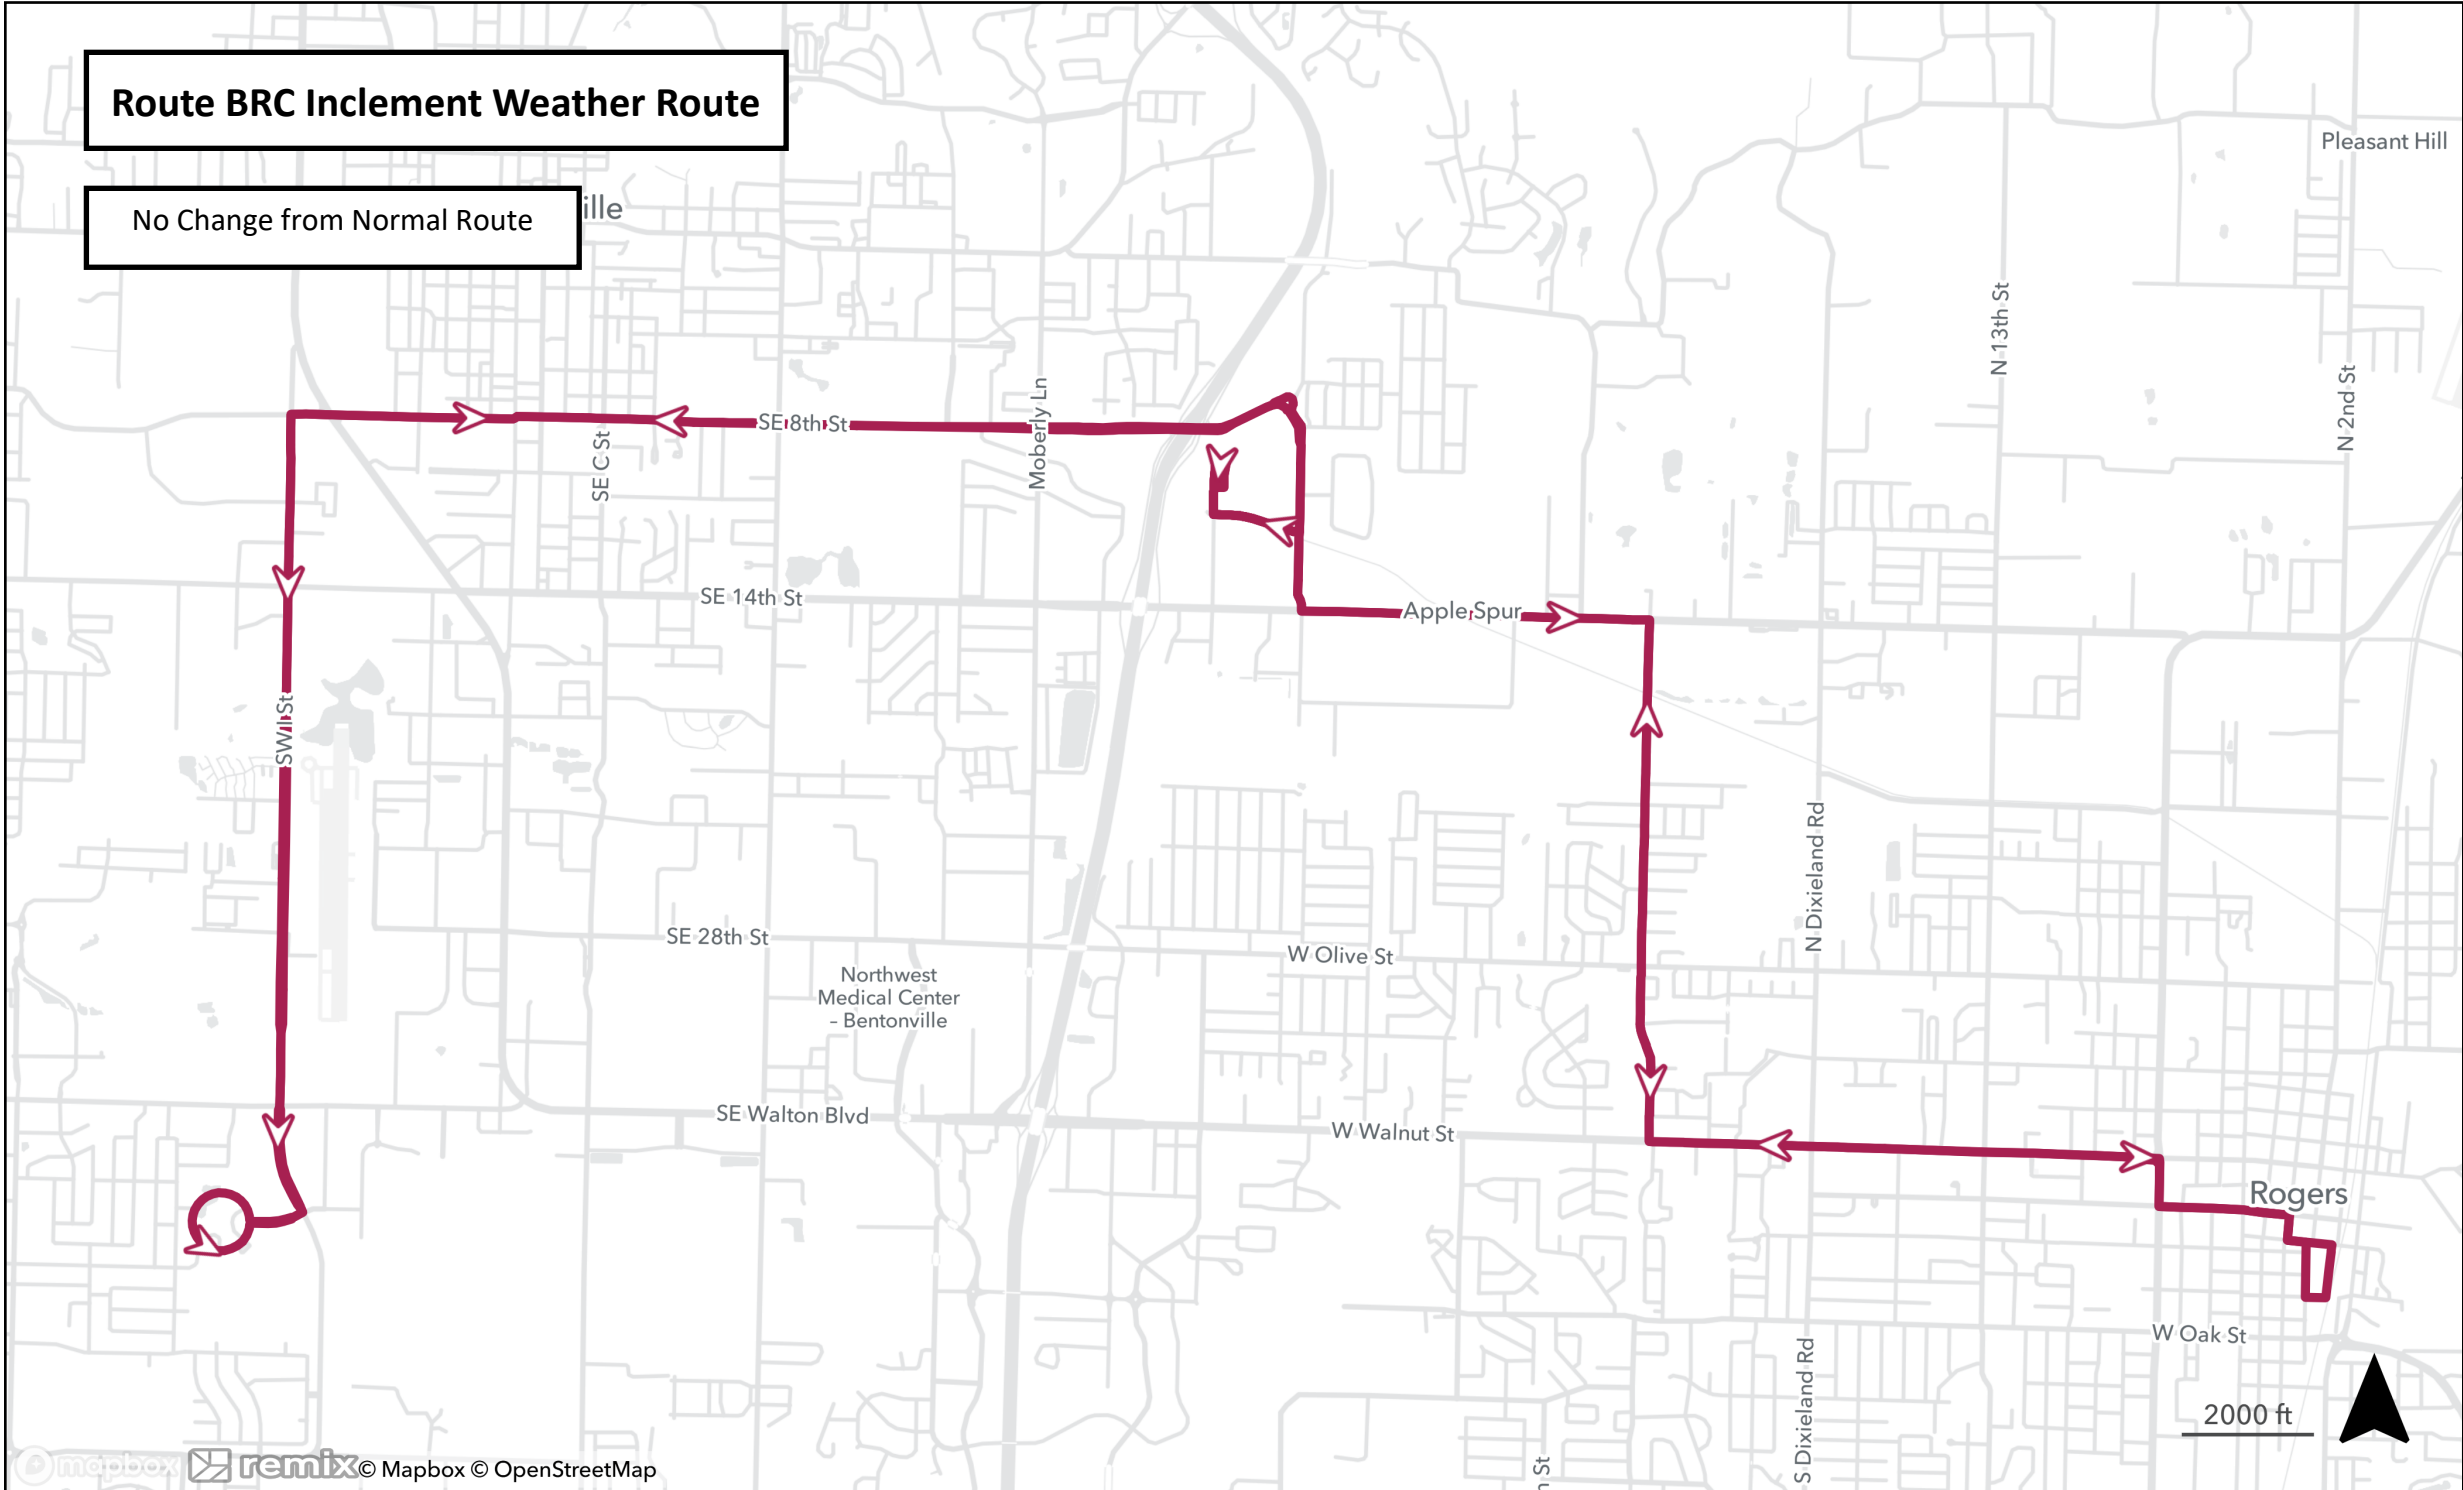

Route BRC Inclement Weather Route

No Change from Normal Route