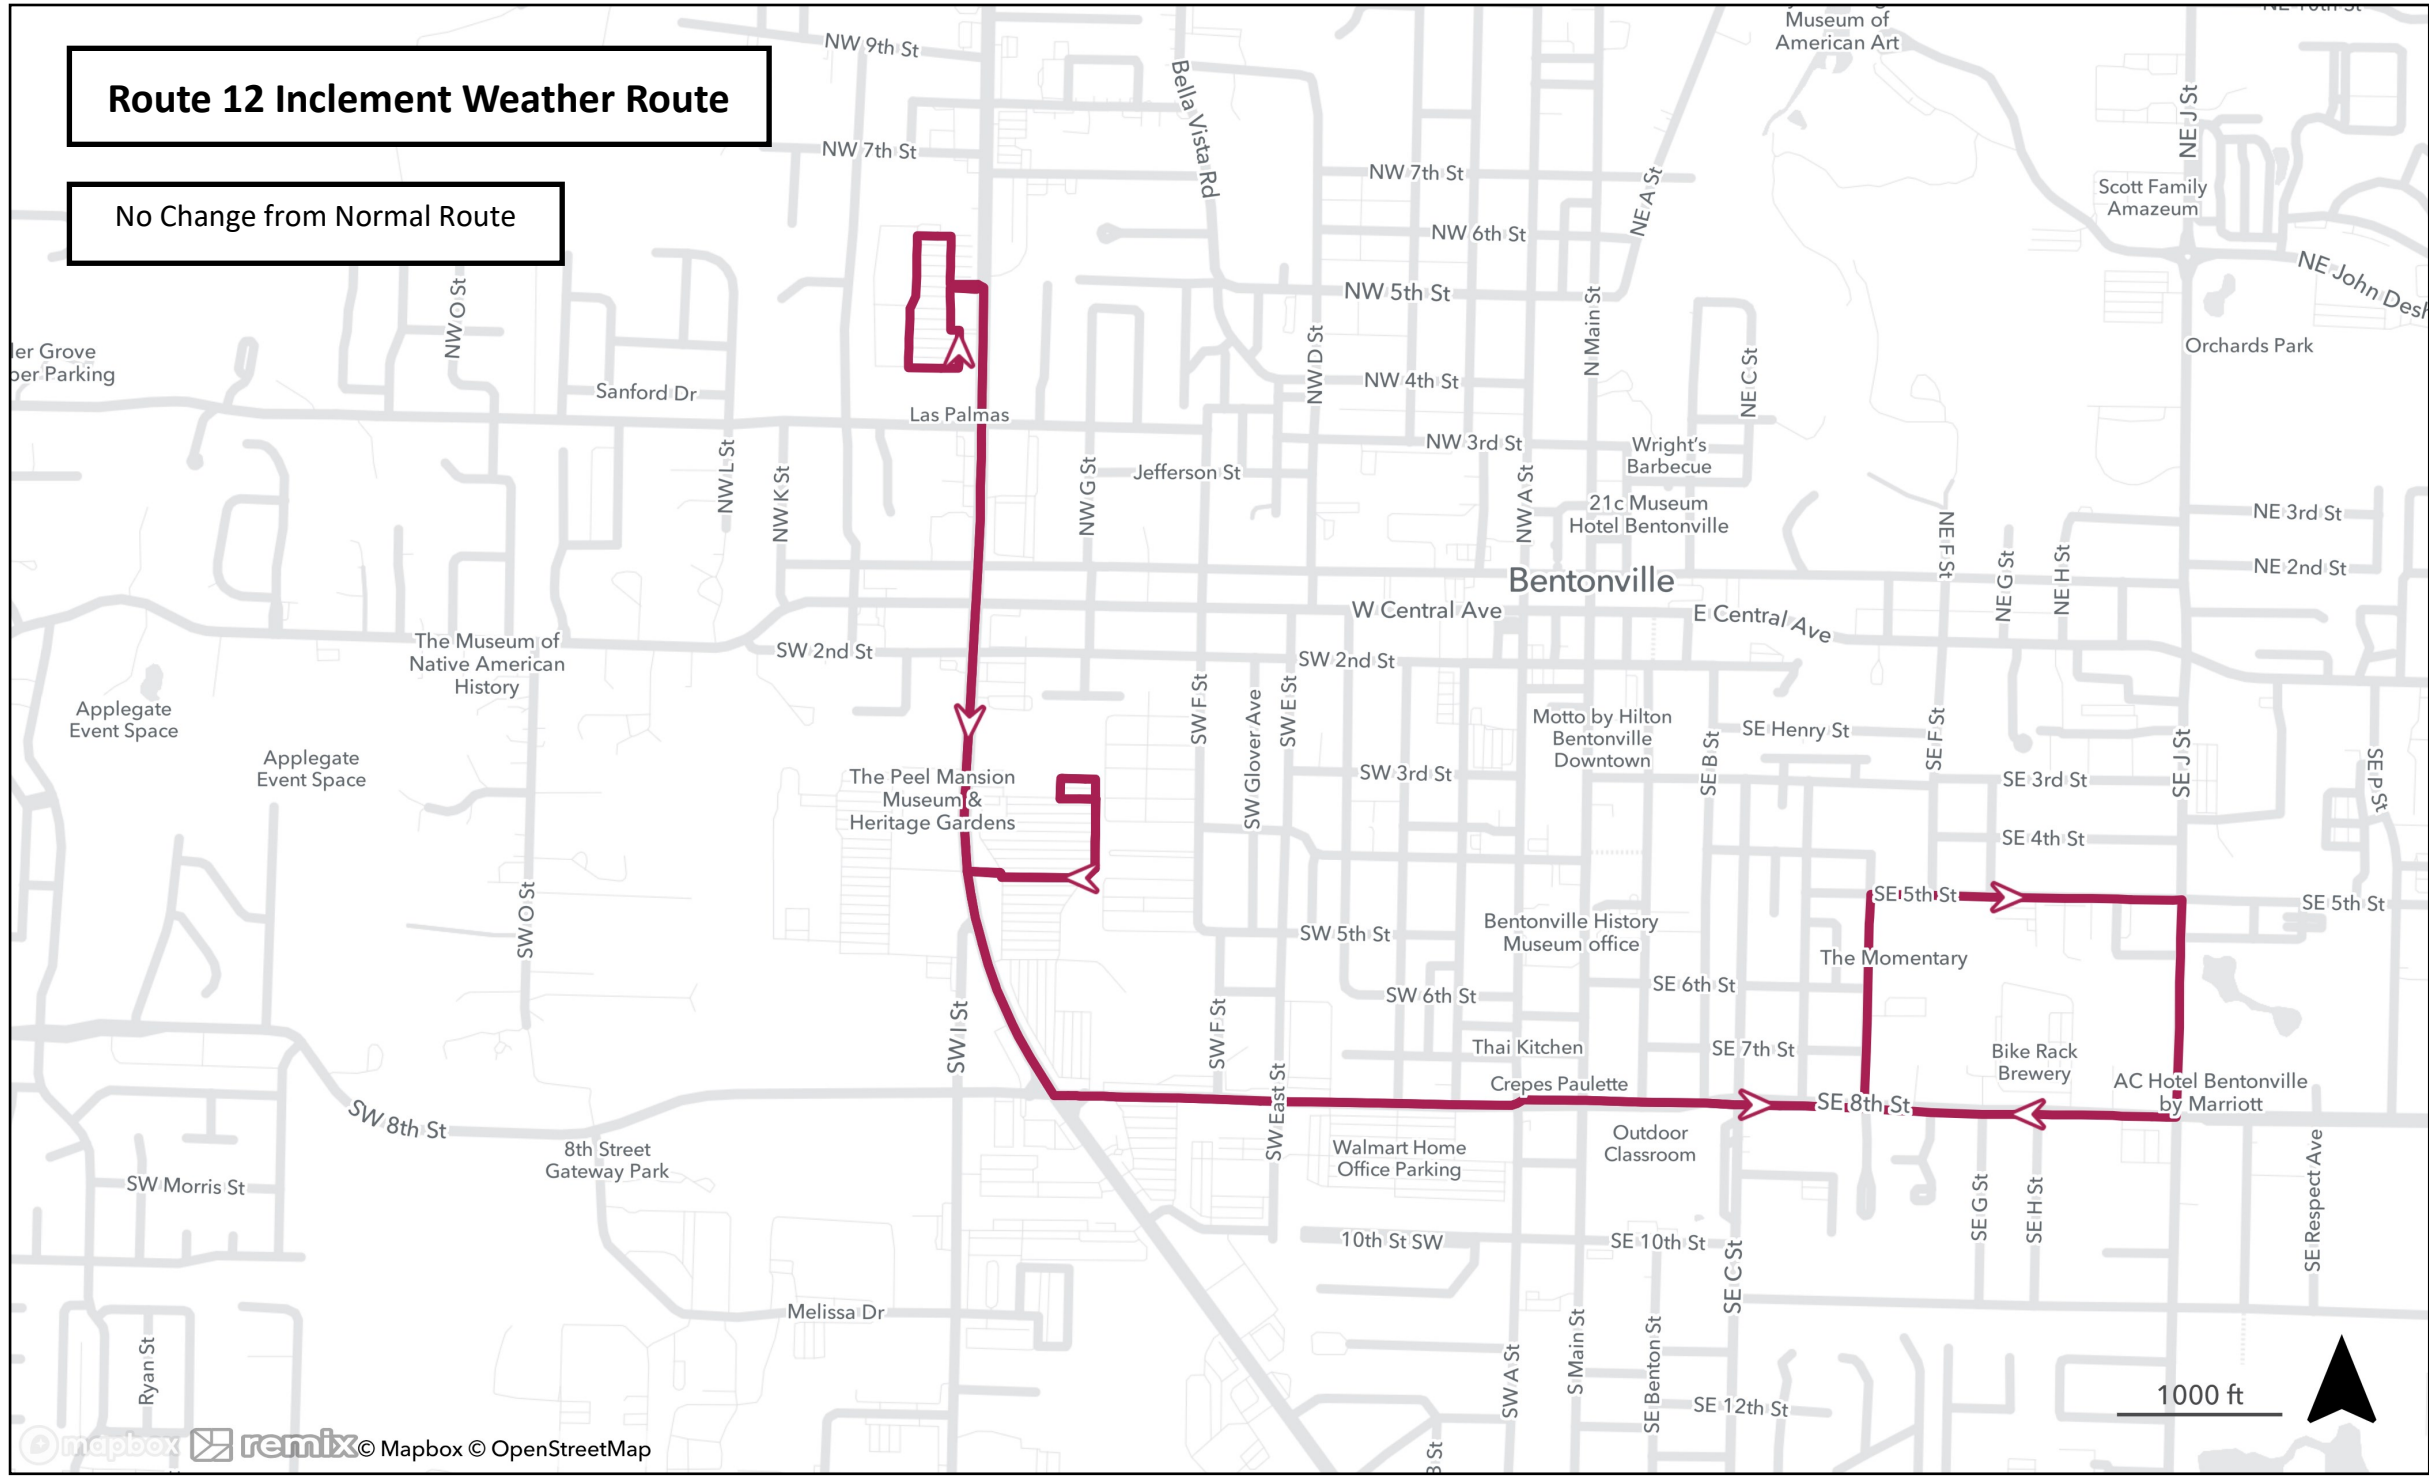

Route 20 Inclement Weather Route

From Hillcrest Towers

- South on West Ave
- East on Mountain St
- South on Nelson Hackett Blvd
- South on School Ave
- East on 15th St
- West on Huntsville Rd
- North on School Ave
- North on Nelson Hackett Blvd
- North on N College
- West on Center St

Route 61 Inclement Weather Route

NWA Mall to Jones Center

North on N College / Thompson
Service Walmart
East on Robinson Ave
North on Powell St
North on Park St
East on Emma Ave
Service Jones Center

Jones Center to NWA Mall

West on Emma Ave
South on Park St
South on Powell St
West on Robinson Ave
Service Walmart
South on Thompson / N College
Service NWA Mall

Route 12 Inclement Weather Route

No Change from Normal Route

Route 14 Inclement Weather Route

Route 490 Inclement Weather Route

NWA Mall to NWACC

South on N College
South on Fulbright Expy
North on I-49
West on Don Tyson
North on Gene George
West on Watkins
East on Watkins
South on Gene George
East on Don Tyson
North on I-49
West on Pauline Whitaker
North on Pinnacle Hills
Left on Champions
South on Pinnacle Hills
East on Pauline Whitaker
North on I-49
East on SE 8th St
South on Water Tower
West on NWACC Blvd