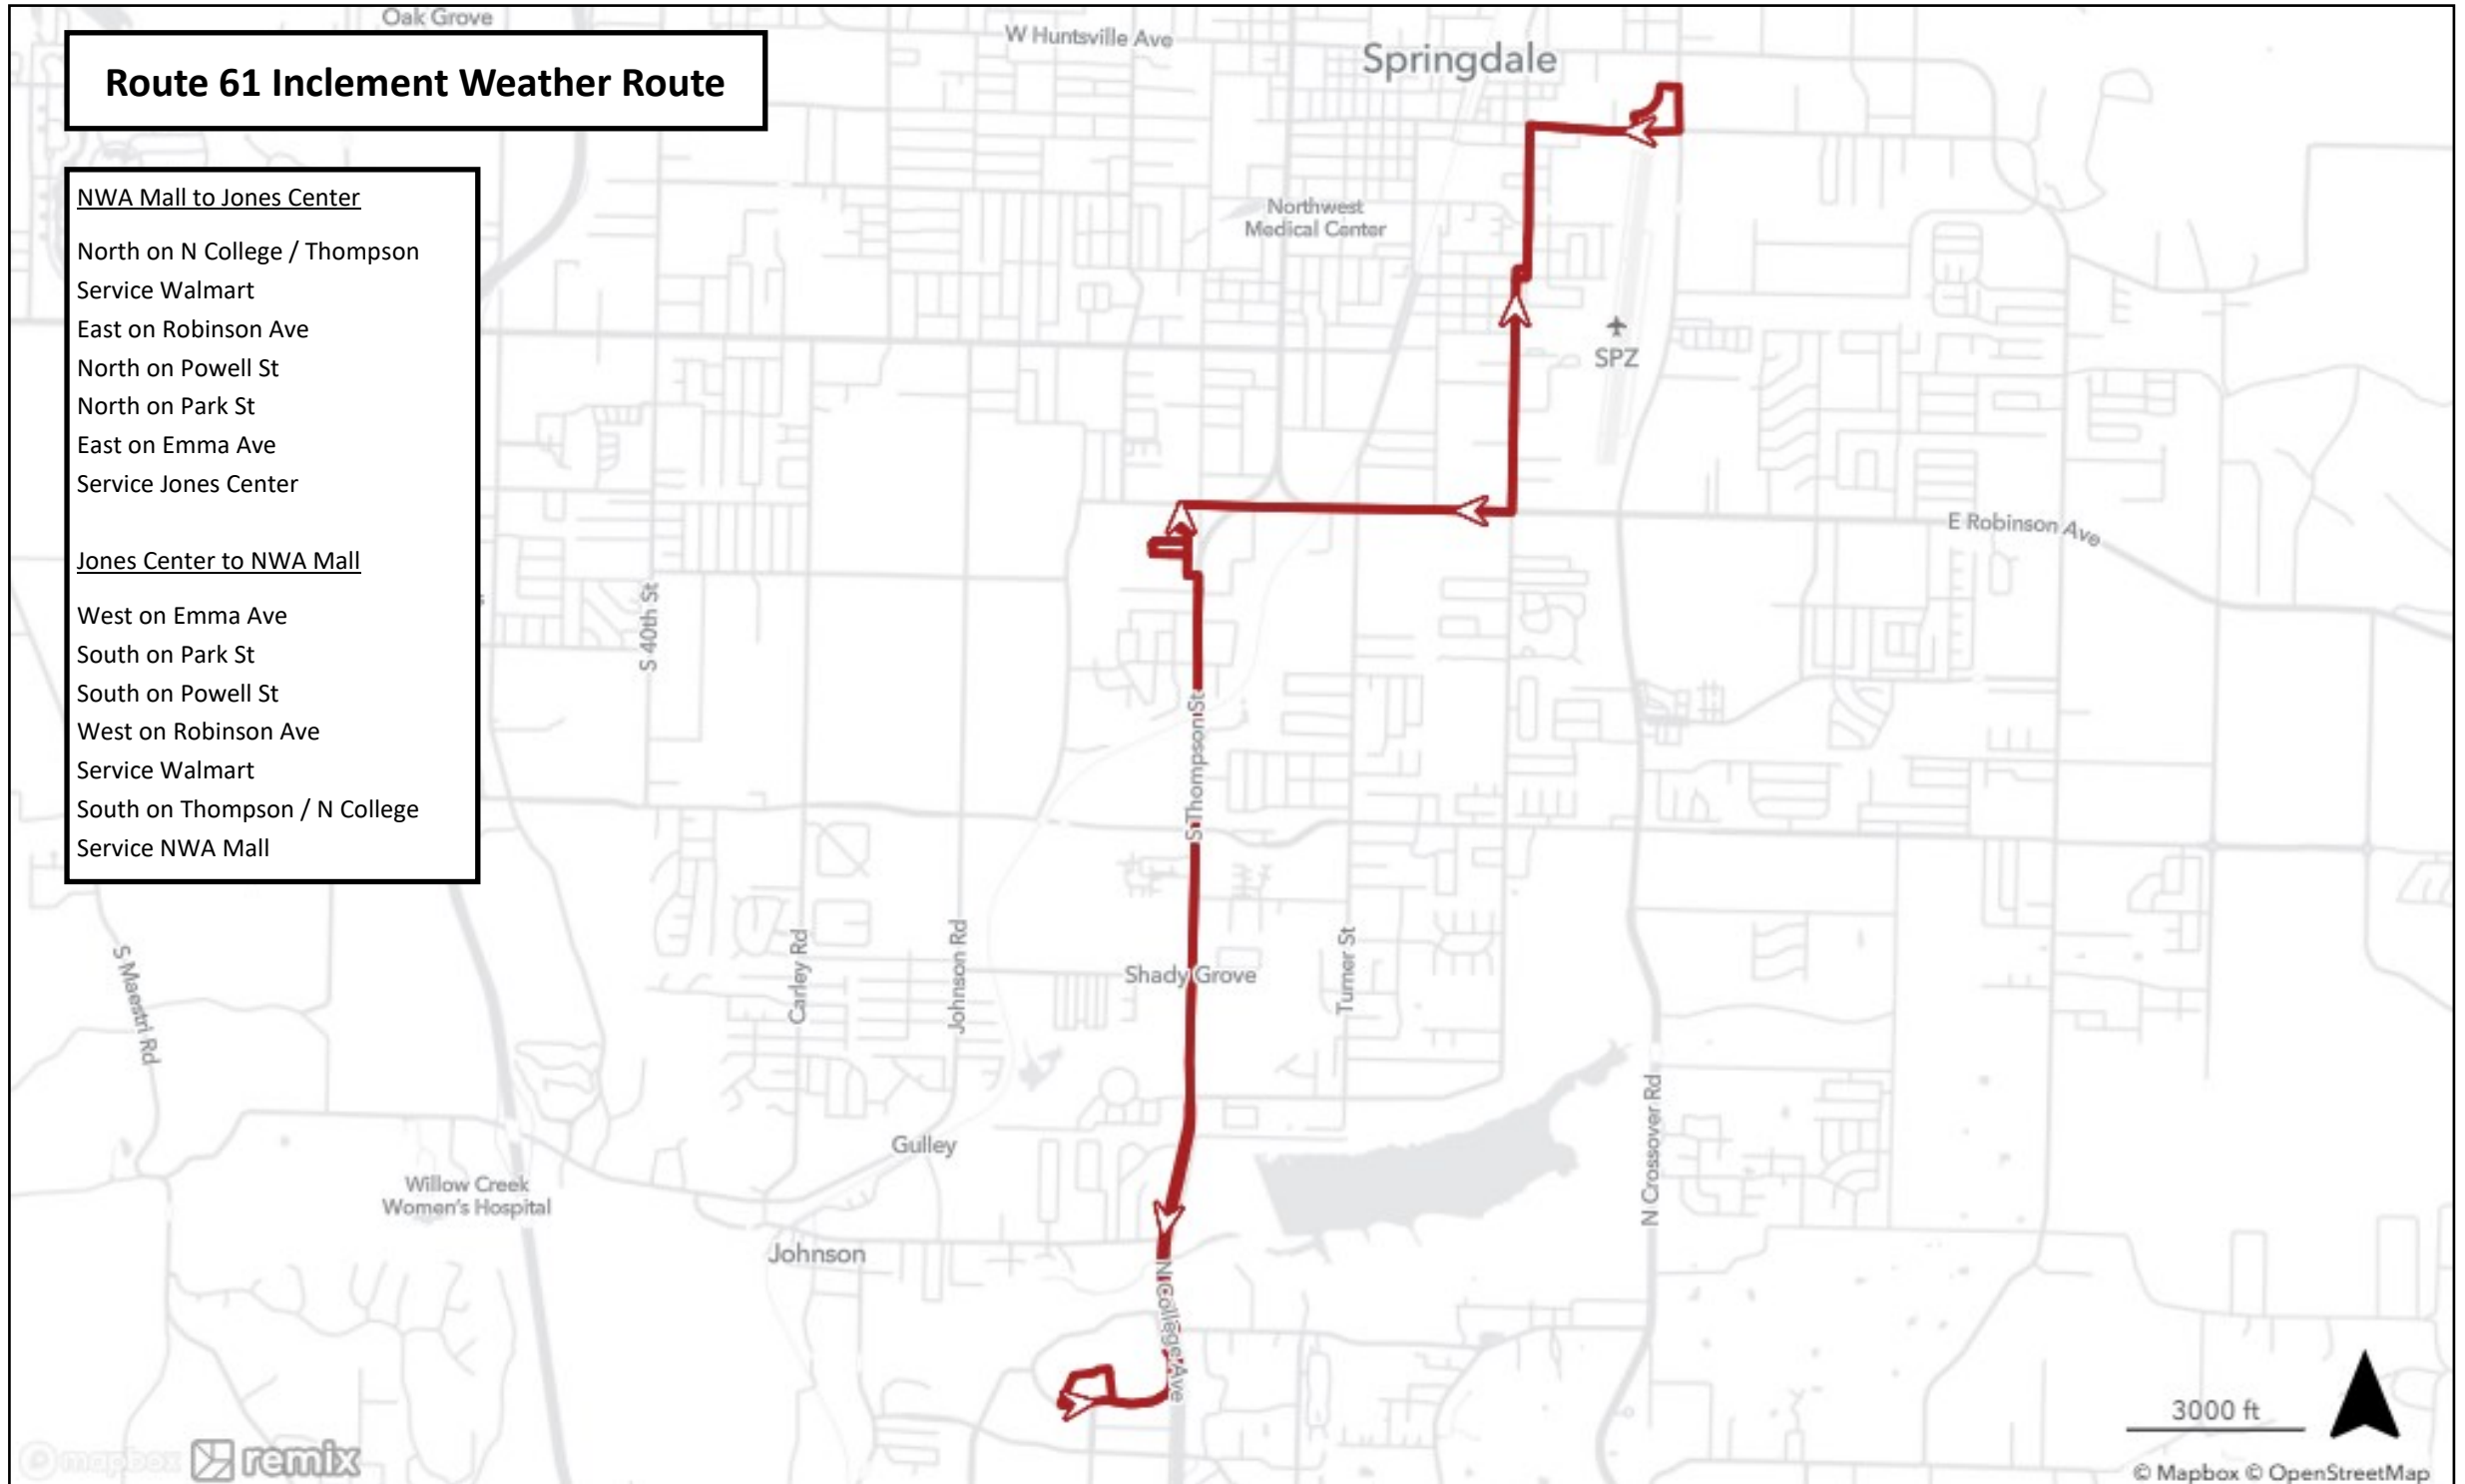

Route 20 Inclement Weather Route

From Hillcrest Towers

- South on West Ave
- East on Mountain St
- South on Nelson Hackett Blvd
- South on School Ave
- East on 15th St
- West on Huntsville Rd
- North on School Ave
- North on Nelson Hackett Blvd
- North on N College
- West on Center St

Route 61 Inclement Weather Route

NWA Mall to Jones Center

North on N College / Thompson
Service Walmart
East on Robinson Ave
North on Powell St
North on Park St
East on Emma Ave
Service Jones Center

Jones Center to NWA Mall

West on Emma Ave
South on Park St
South on Powell St
West on Robinson Ave
Service Walmart
South on Thompson / N College
Service NWA Mall

Route 12 Inclement Weather Route

No Change from Normal Route

Route 14 Inclement Weather Route

Route 490 Inclement Weather Route

NWA Mall to NWACC

South on N College
South on Fulbright Expy
North on I-49
West on Don Tyson
North on Gene George
West on Watkins
East on Watkins
South on Gene George
East on Don Tyson
North on I-49
West on Pauline Whitaker
North on Pinnacle Hills
Left on Champions
South on Pinnacle Hills
East on Pauline Whitaker
North on I-49
East on SE 8th St
South on Water Tower
West on NWACC Blvd