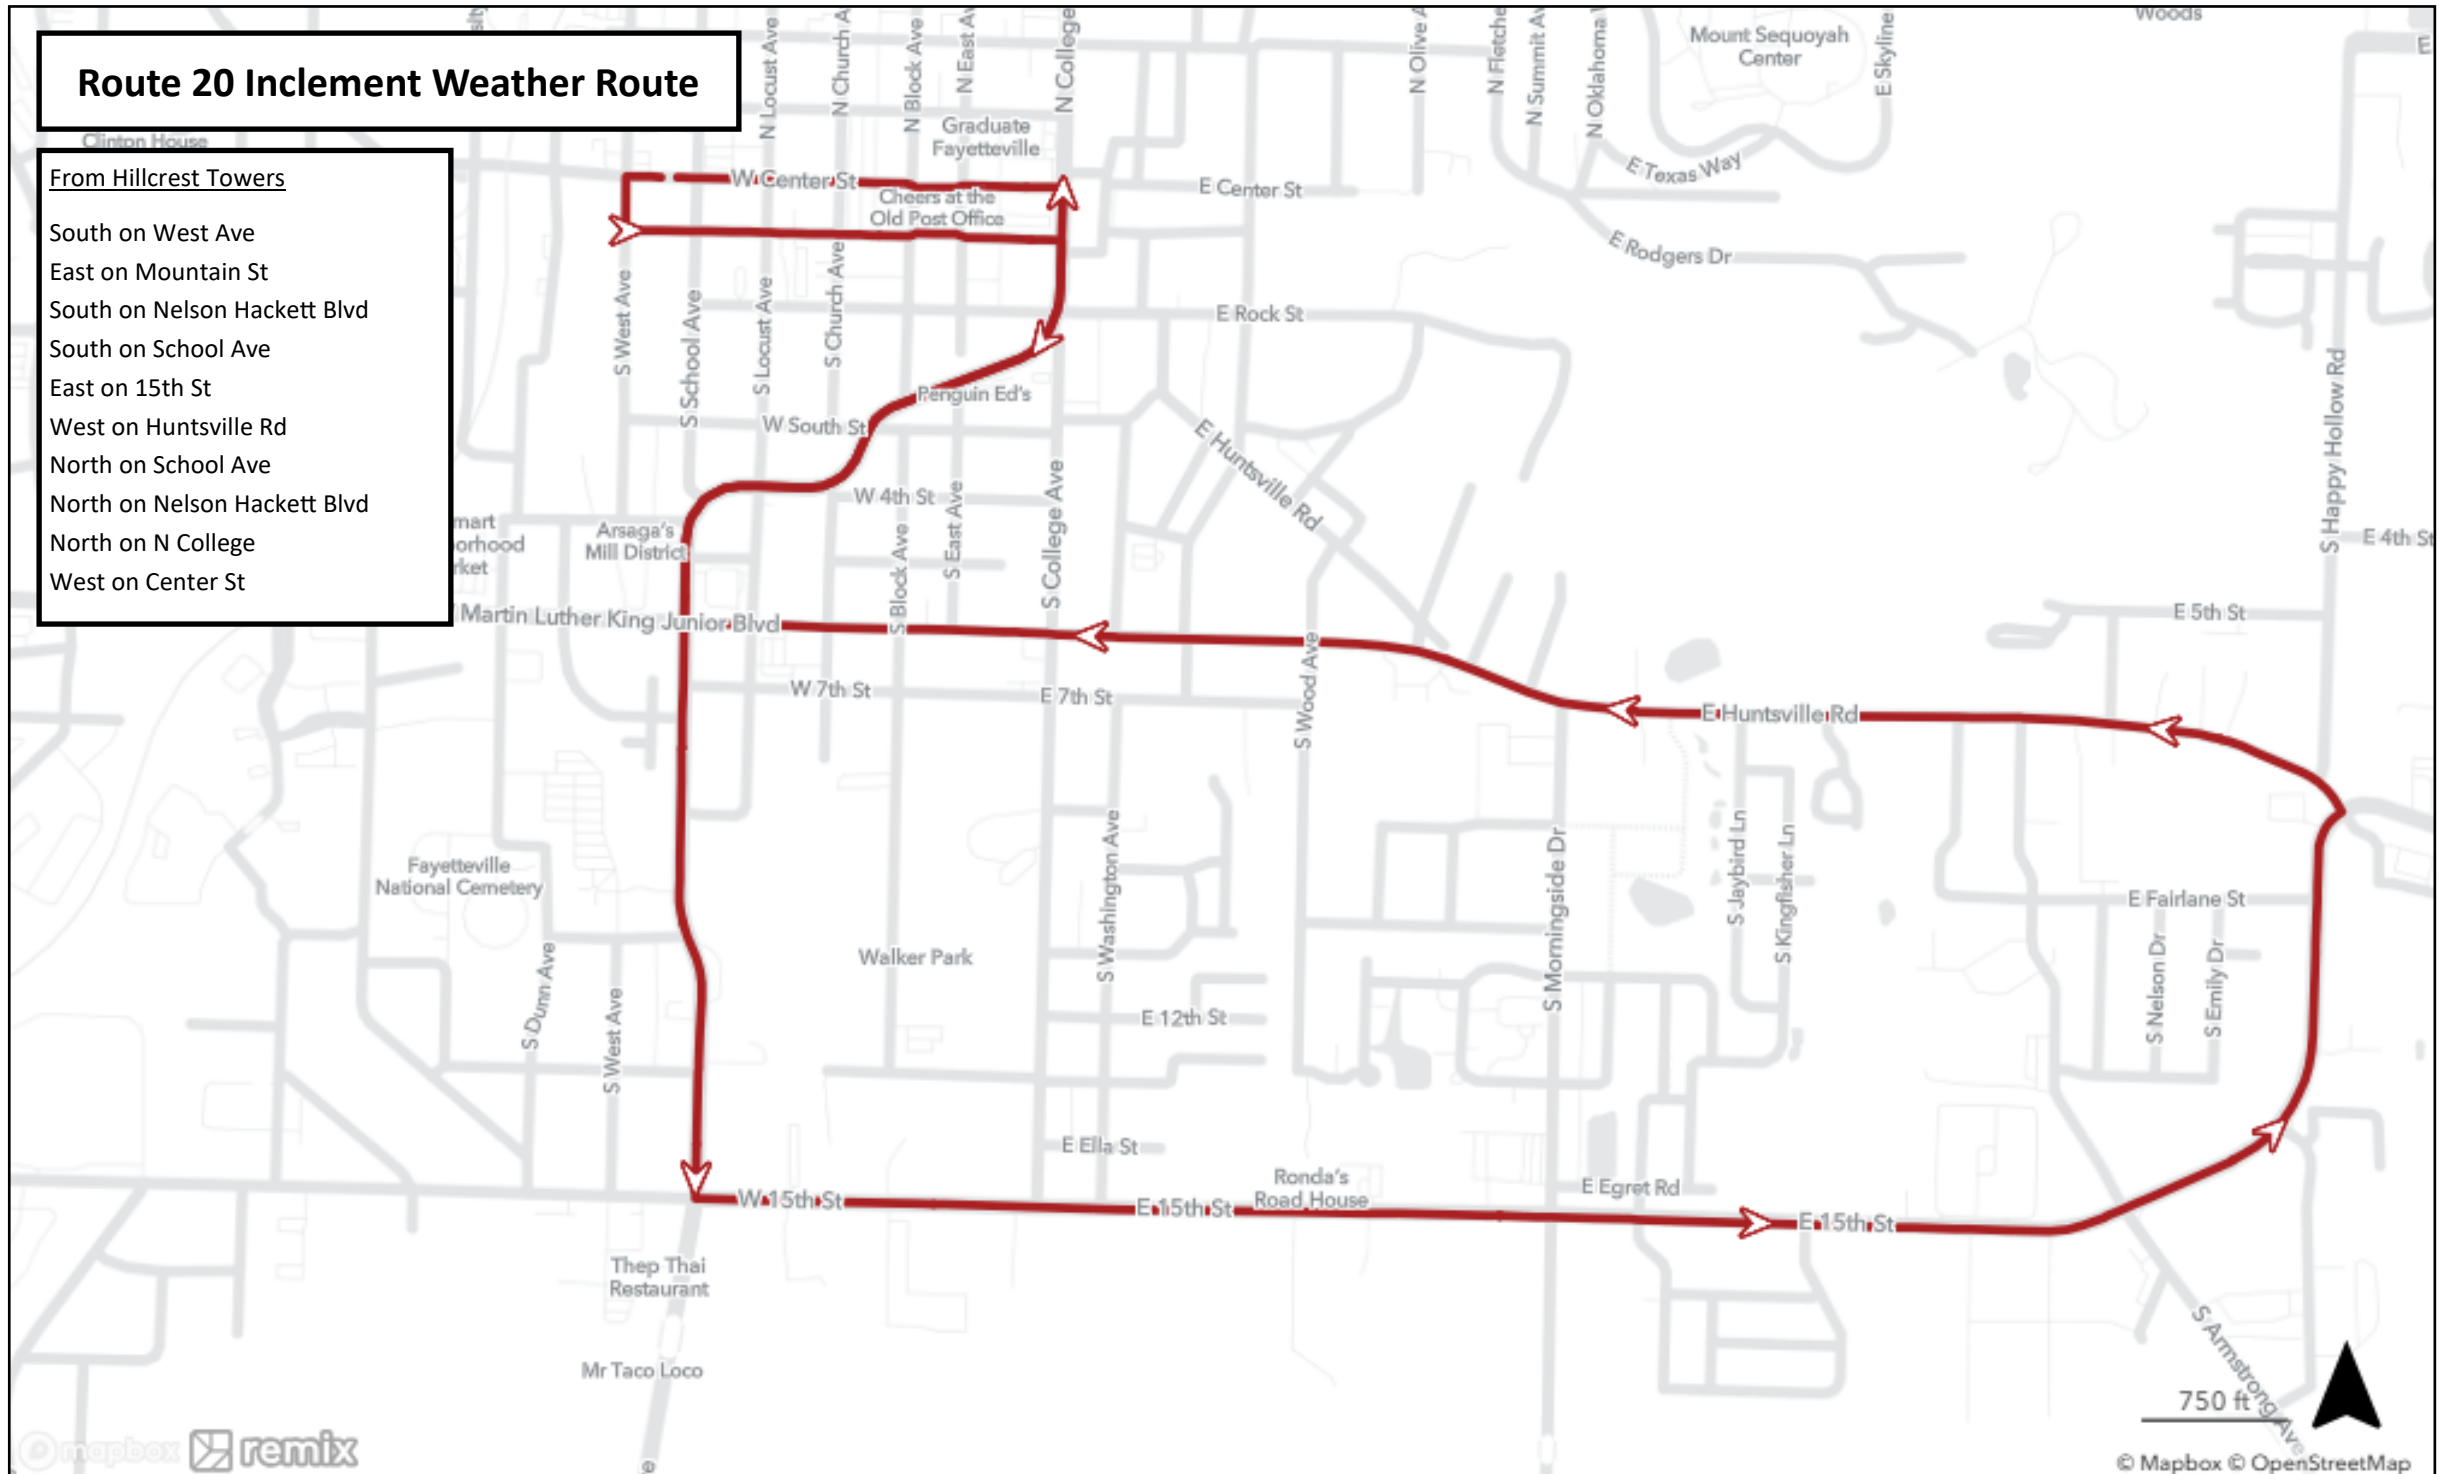

Route 10 Inclement Weather Route

NWA Mall to Hillcrest Towers

South on N College
West on Center St

Hillcrest Towers to NWA Mall

South on West Ave
East on Mountain St
North on College Ave
Enter NWA Mall on Shepherd Ln

Route 20 Inclement Weather Route

From Hillcrest Towers

- South on West Ave
- East on Mountain St
- South on Nelson Hackett Blvd
- South on School Ave
- East on 15th St
- West on Huntsville Rd
- North on School Ave
- North on Nelson Hackett Blvd
- North on N College
- West on Center St

Route 61 Inclement Weather Route

NWA Mall to Jones Center

North on N College / Thompson
Service Walmart
East on Robinson Ave
North on Powell St
North on Park St
East on Emma Ave
Service Jones Center

Jones Center to NWA Mall

Route 490 Inclement Weather Route

NWA Mall to NWACC

South on N College
South on Fulbright Expy
North on I-49
West on Don Tyson
North on Gene George
West on Watkins
East on Watkins
South on Gene George
East on Don Tyson
North on I-49
West on Pauline Whitaker
North on Pinnacle Hills
Left on Champions
South on Pinnacle Hills
East on Pauline Whitaker
North on I-49
East on SE 8th St
South on Water Tower
West on NWACC Blvd