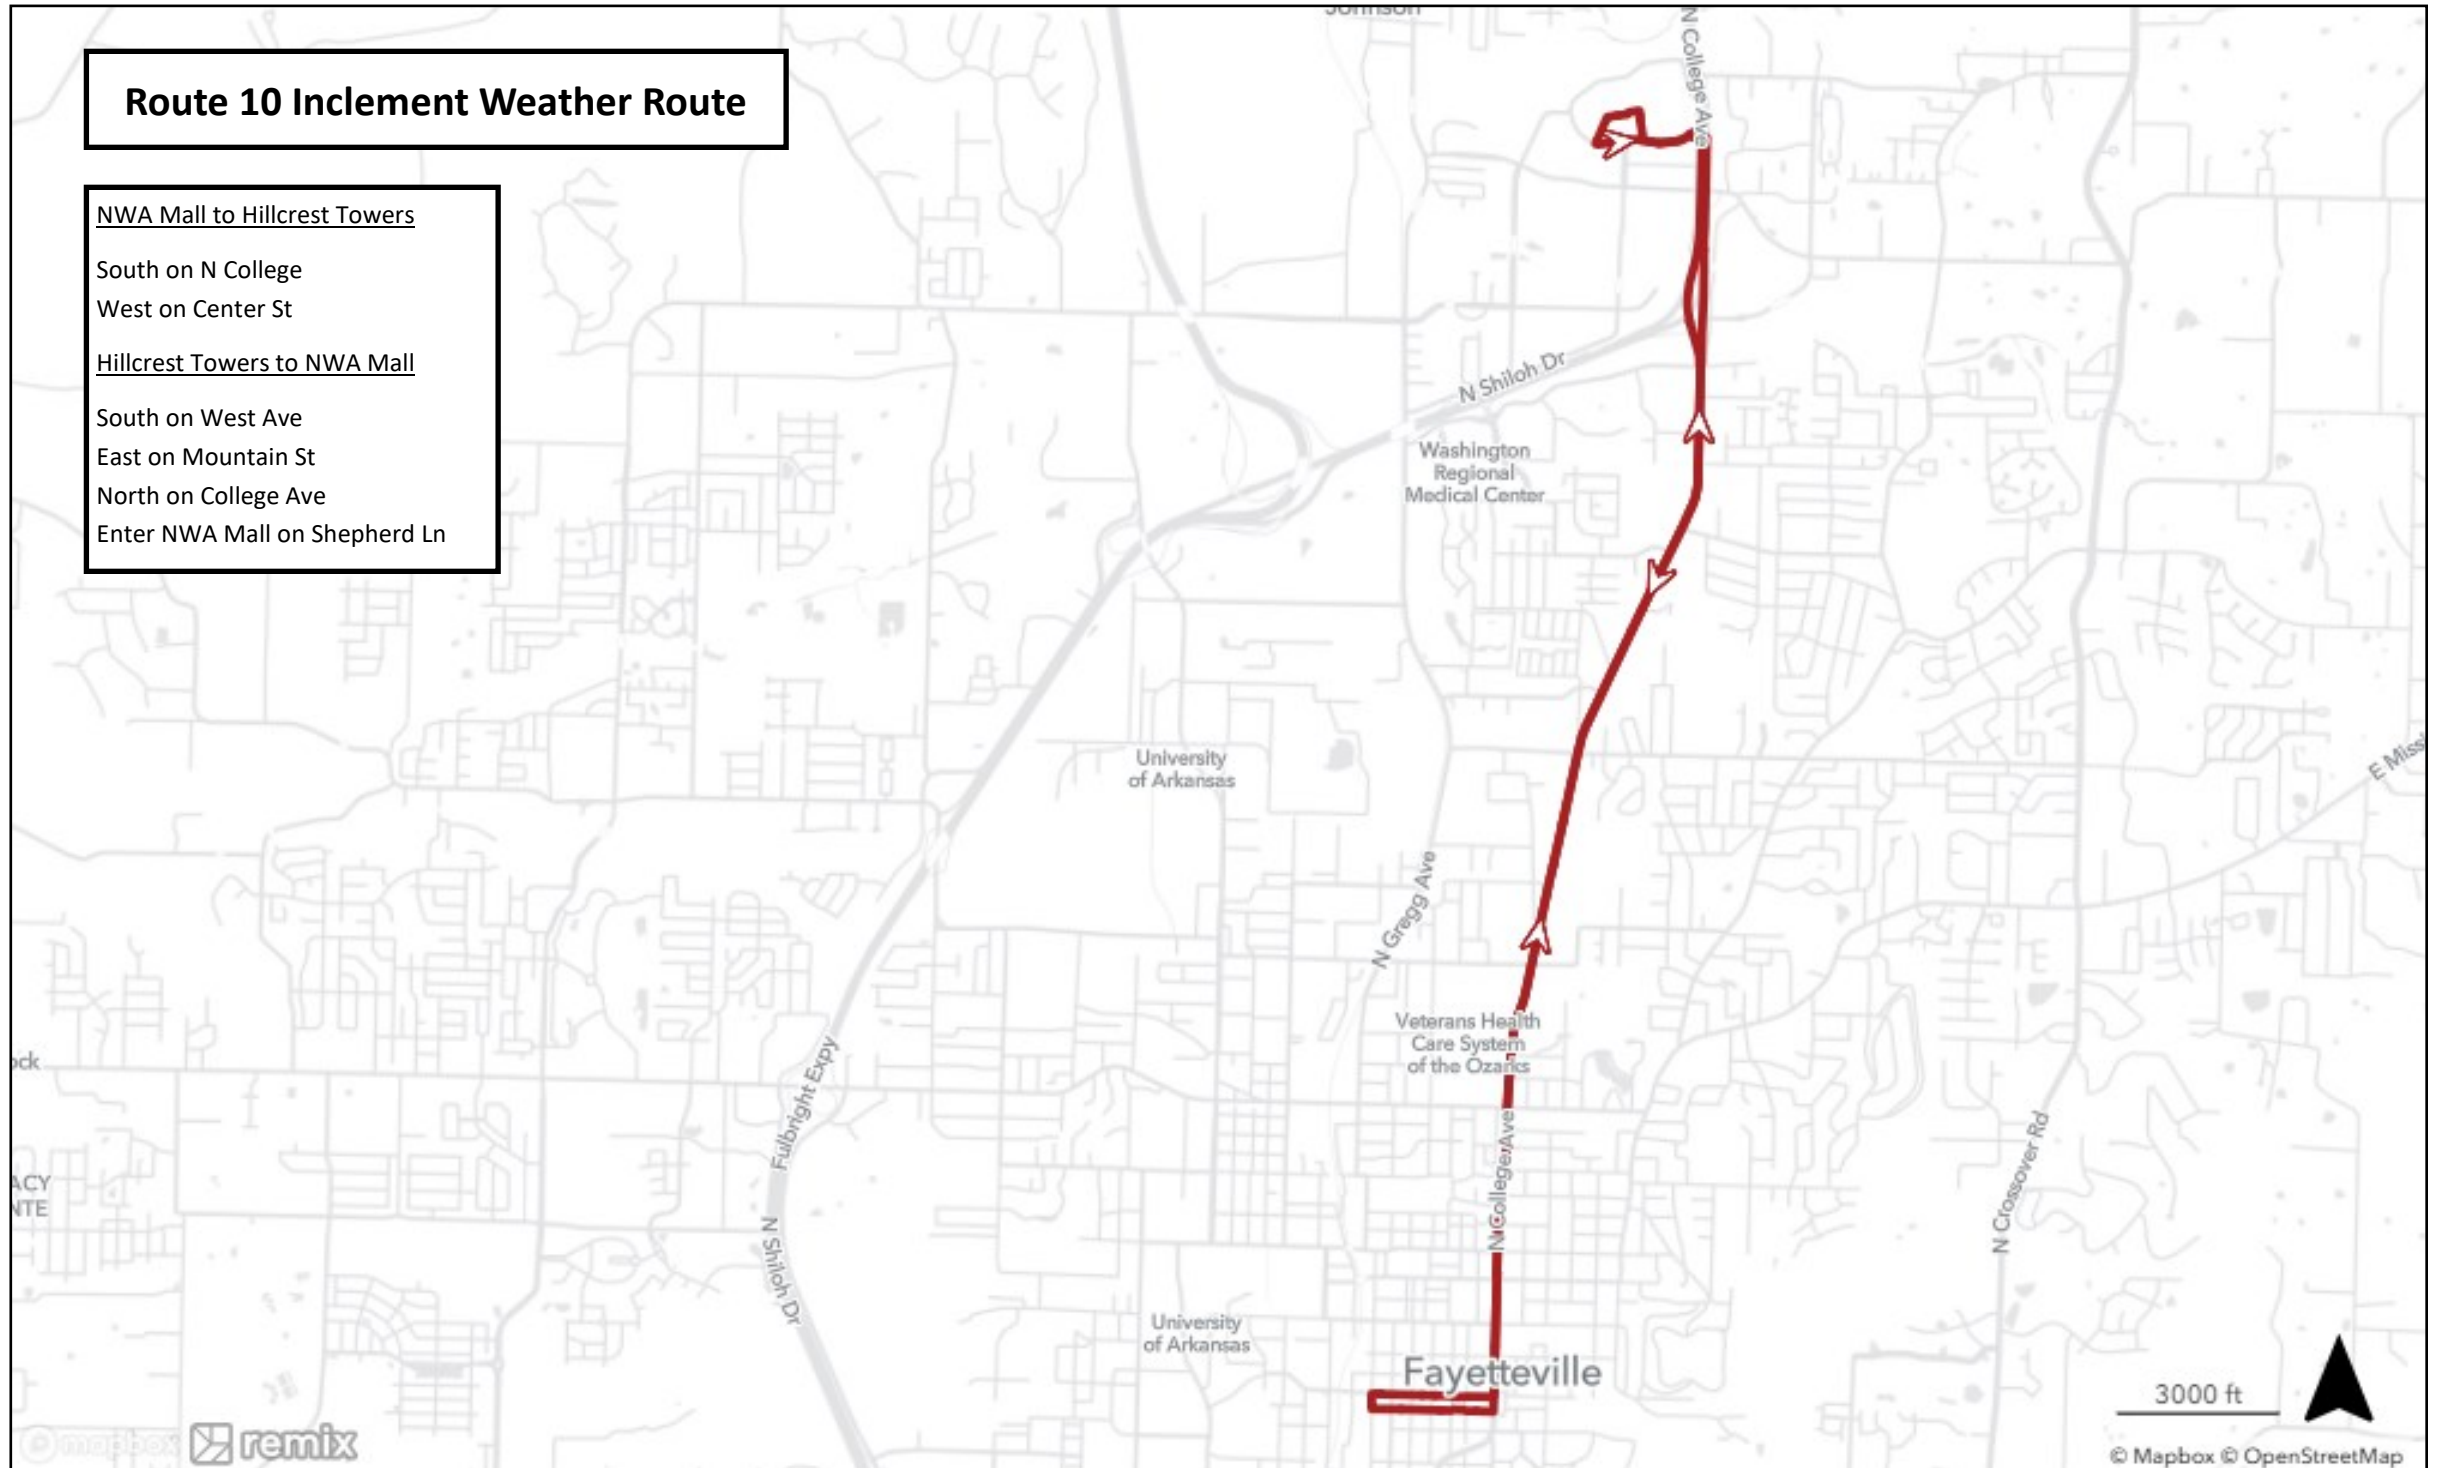

Route 10 Inclement Weather Route

NWA Mall to Hillcrest Towers

South on N College
West on Center St

Hillcrest Towers to NWA Mall

South on West Ave
East on Mountain St
North on College Ave
Enter NWA Mall on Shepherd Ln

Route 20 Inclement Weather Route

From Hillcrest Towers

- South on West Ave
- East on Mountain St
- South on Nelson Hackett Blvd
- South on School Ave
- East on 15th St
- West on Huntsville Rd
- North on School Ave
- North on Nelson Hackett Blvd
- North on N College
- West on Center St

West on Emma Ave
South on Park St
South on Powell St
West on Robinson Ave
Service Walmart
South on Thompson / N College
Service NWA Mall

Route 12 Inclement Weather Route

No Change from Normal Route

Route 14 Inclement Weather Route

Route 490 Inclement Weather Route

NWA Mall to NWACC

South on N College
South on Fulbright Expy
North on I-49
West on Don Tyson
North on Gene George
West on Watkins
East on Watkins
South on Gene George
East on Don Tyson
North on I-49
West on Pauline Whitaker
North on Pinnacle Hills
Left on Champions
South on Pinnacle Hills
East on Pauline Whitaker
North on I-49
East on SE 8th St
South on Water Tower
West on NWACC Blvd