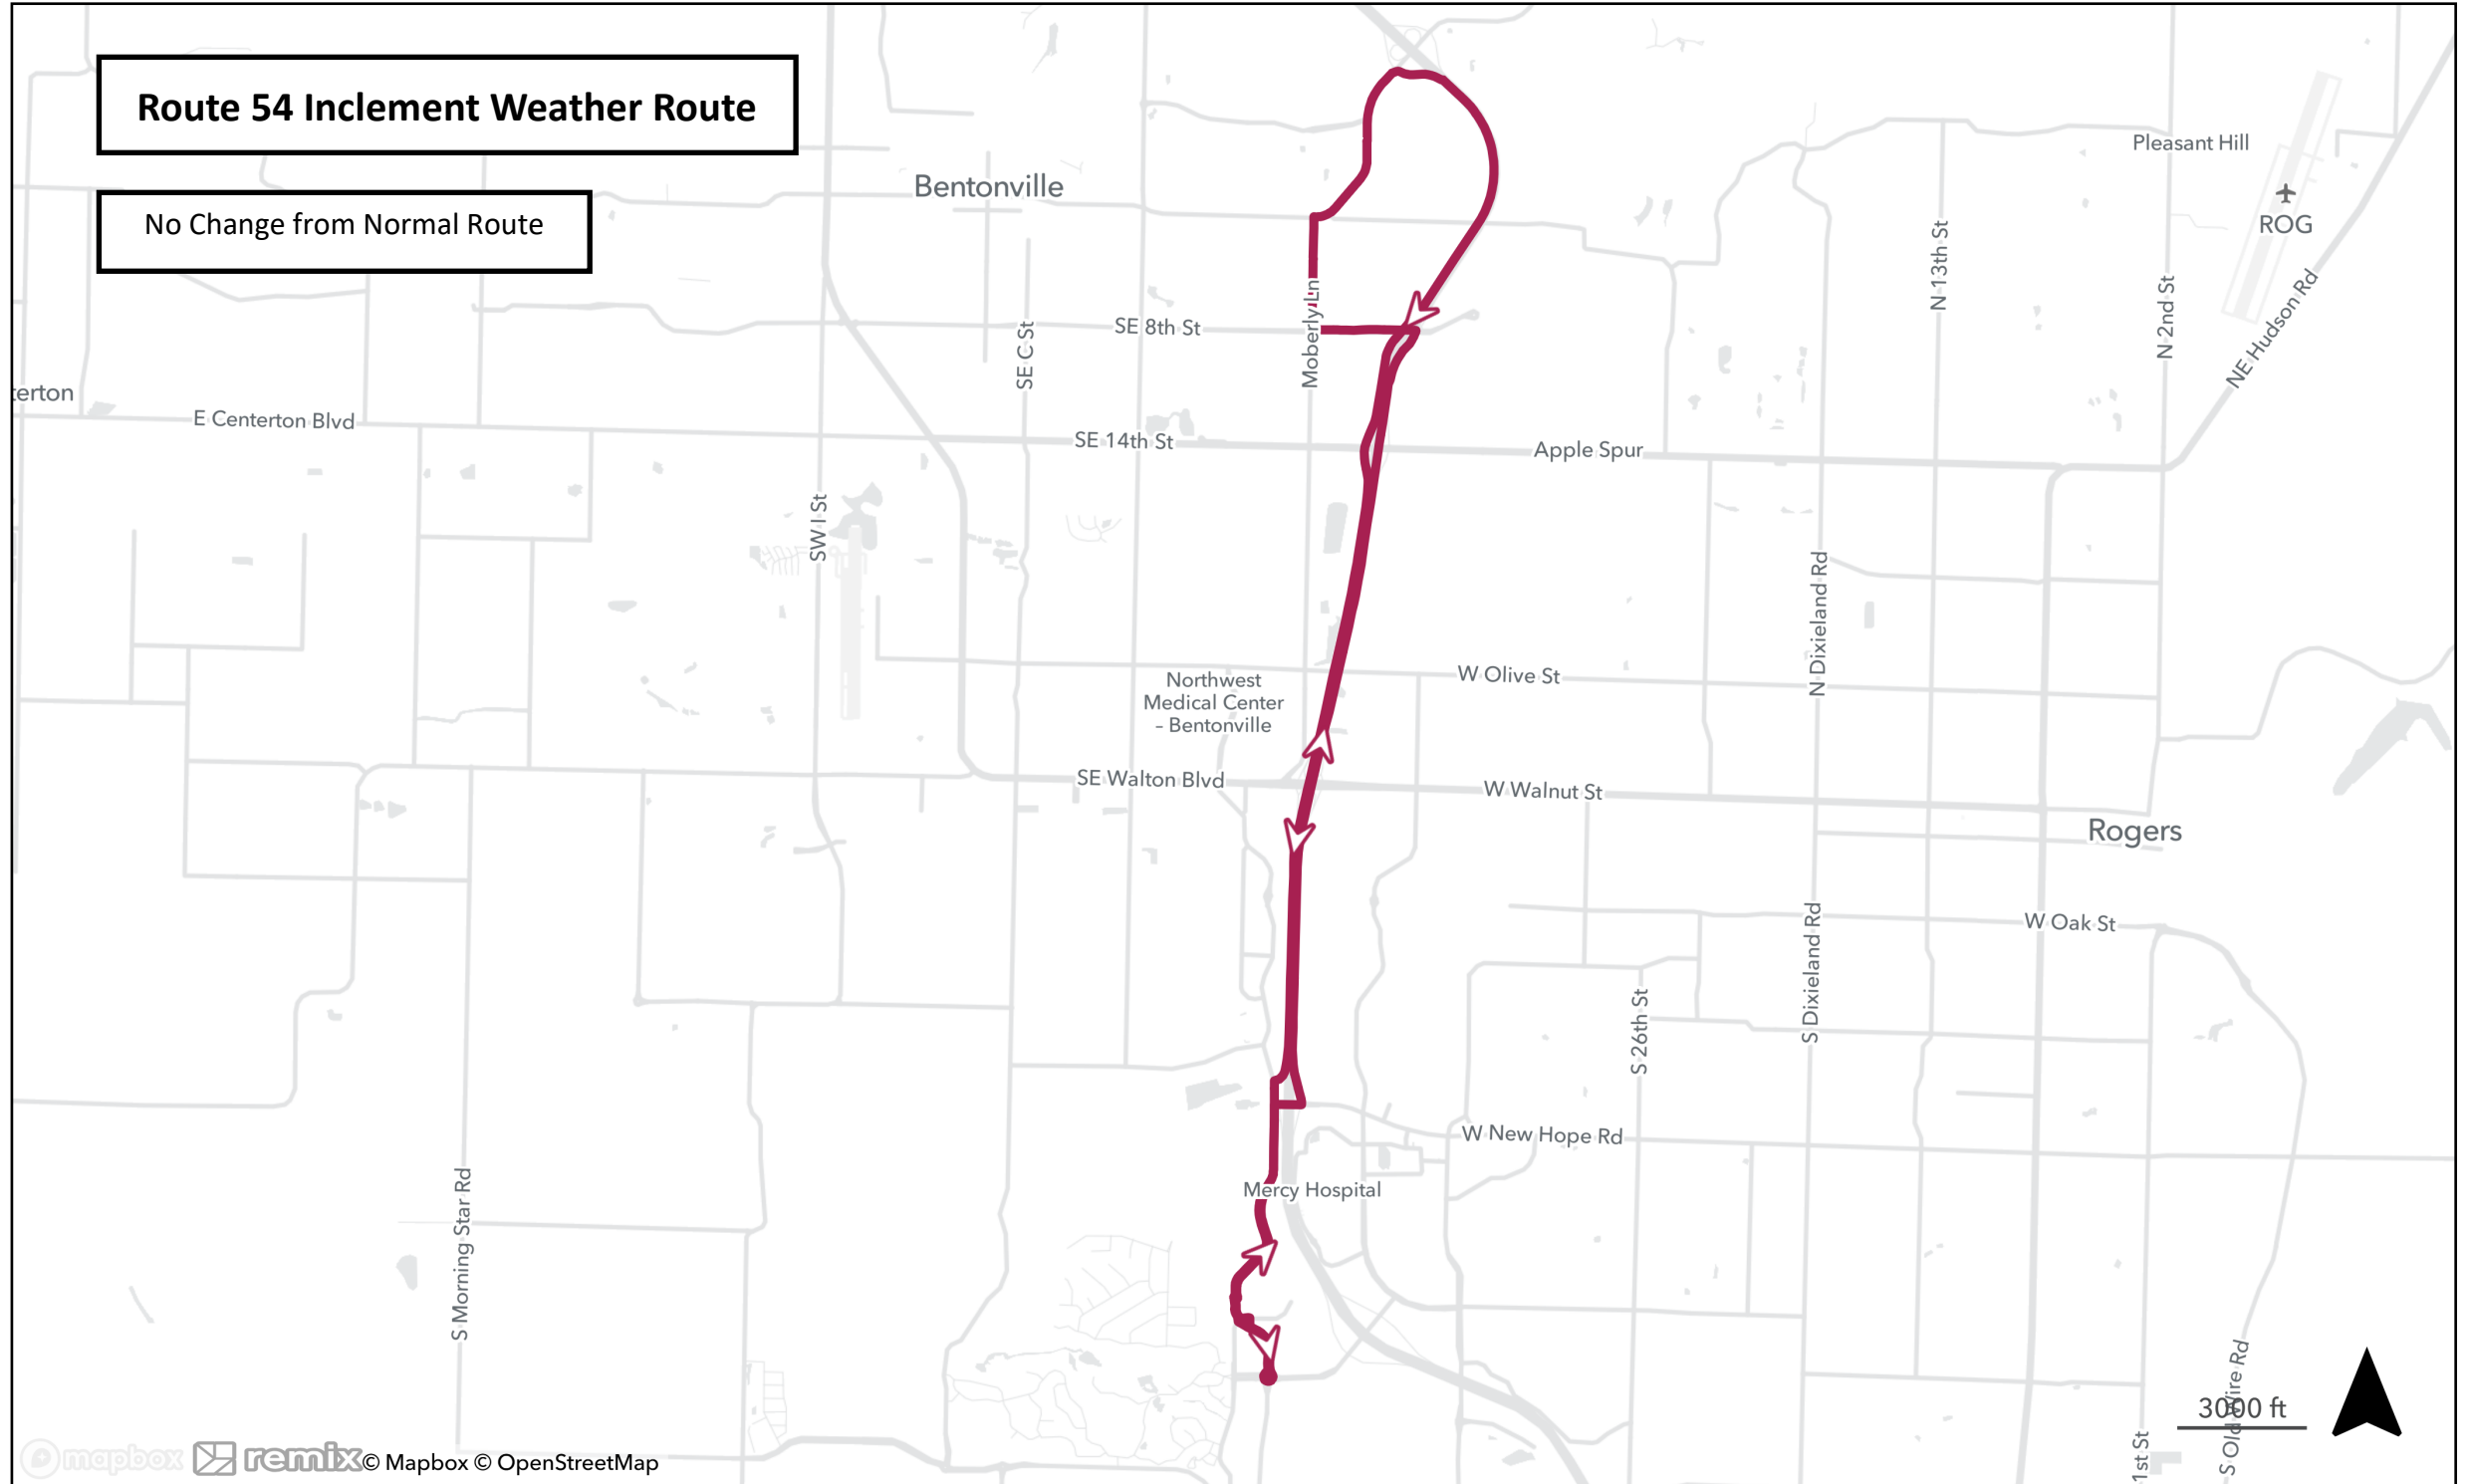

Route 20 Inclement Weather Route

From Hillcrest Towers

- South on West Ave
- East on Mountain St
- South on Nelson Hackett Blvd
- South on School Ave
- East on 15th St
- West on Huntsville Rd
- North on School Ave
- North on Nelson Hackett Blvd
- North on N College
- West on Center St

West on Emma Ave
South on Park St
South on Powell St
West on Robinson Ave
Service Walmart
South on Thompson / N College
Service NWA Mall

Route 12 Inclement Weather Route

No Change from Normal Route

Route 14 Inclement Weather Route

No Change from Normal Route

Route BRC Inclement Weather Route

No Change from Normal Route

Route 53 Inclement Weather Route

No Change from Normal Route

Route 54 Inclement Weather Route

No Change from Normal Route

Route 490 Inclement Weather Route

NWA Mall to NWACC

South on N College
South on Fulbright Expy
North on I-49
West on Don Tyson
North on Gene George
West on Watkins
East on Watkins
South on Gene George
East on Don Tyson
North on I-49
West on Pauline Whitaker
North on Pinnacle Hills
Left on Champions
South on Pinnacle Hills
East on Pauline Whitaker
North on I-49
East on SE 8th St
South on Water Tower
West on NWACC Blvd