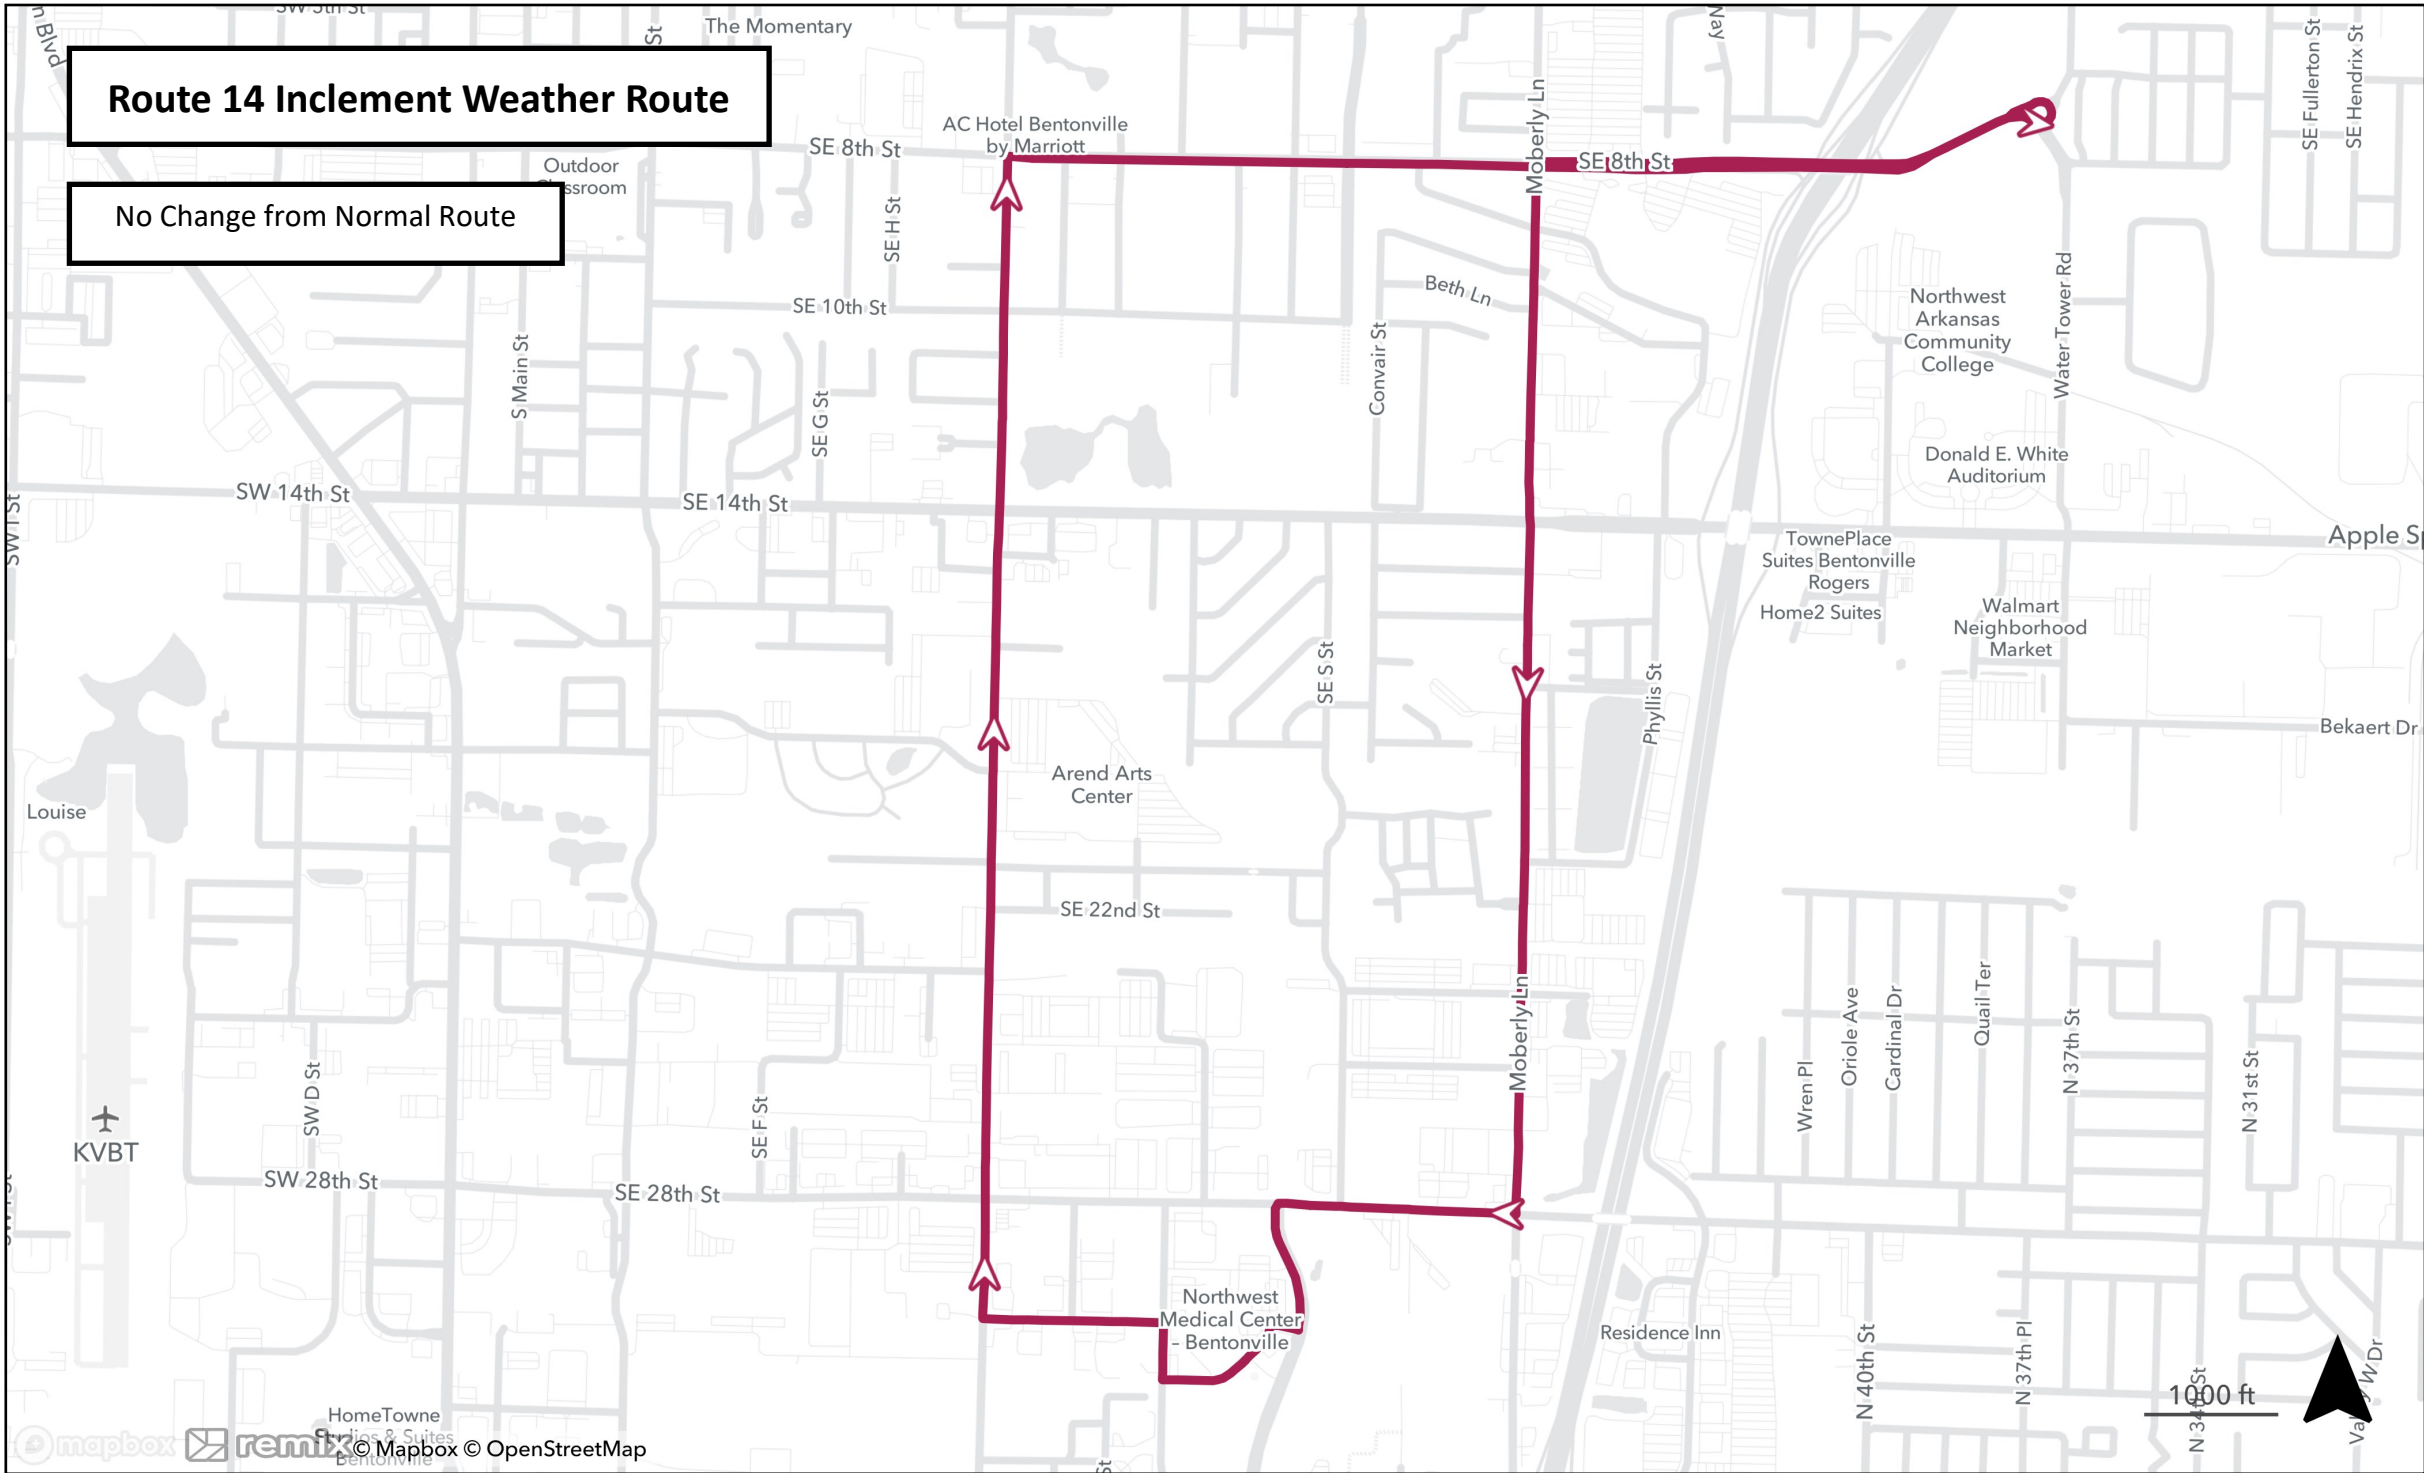

Route 14 Inclement Weather Route

No Change from Normal Route