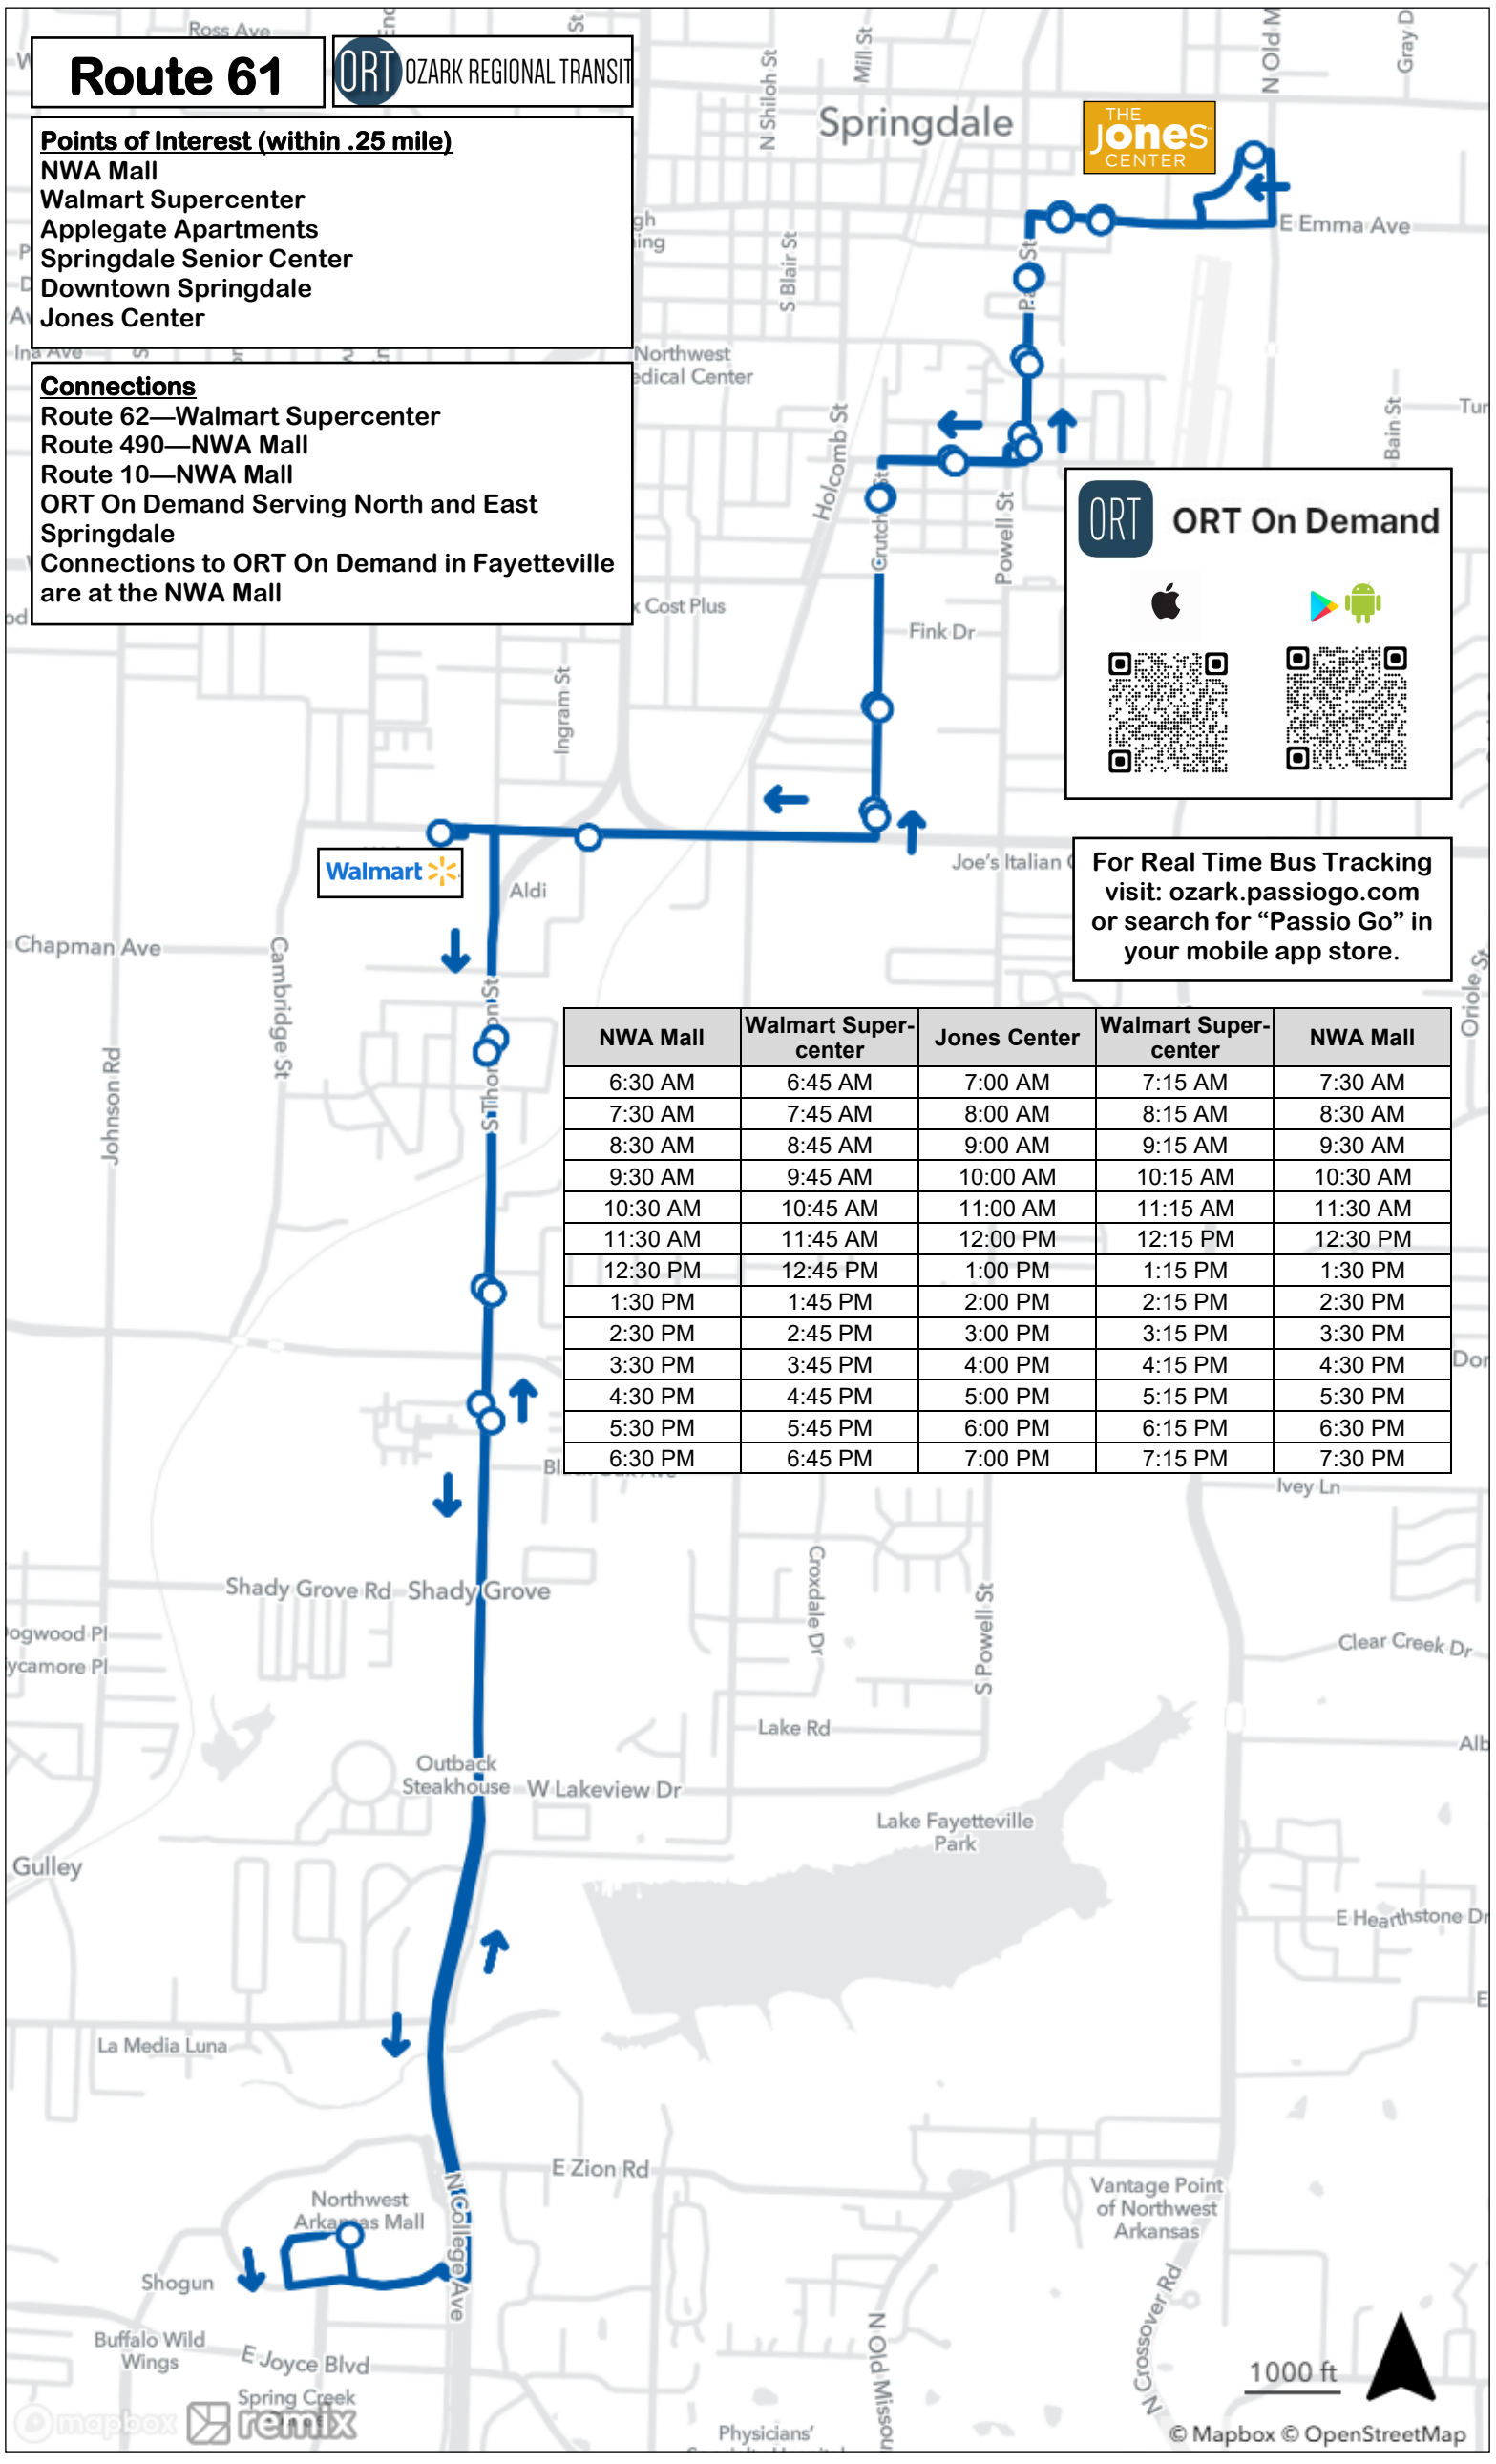

# Route 61

## Points of Interest (within .25 mile)

- NWA Mall
- Walmart Supercenter
- Applegate Apartments
- Springdale Senior Center
- Downtown Springdale
- Jones Center

## Connections

- Route 62—Walmart Supercenter
- Route 490—NWA Mall
- Route 10—NWA Mall
- ORT On Demand Serving North and East Springdale
- Connections to ORT On Demand in Fayetteville are at the NWA Mall

**ORT ORT On Demand**

For Real Time Bus Tracking visit: [ozark.passiogo.com](http://ozark.passiogo.com) or search for "Passio Go" in your mobile app store.

NWA Mall	Walmart Super-center	Jones Center	Walmart Super-center	NWA Mall
6:30 AM	6:45 AM	7:00 AM	7:15 AM	7:30 AM
7:30 AM	7:45 AM	8:00 AM	8:15 AM	8:30 AM
8:30 AM	8:45 AM	9:00 AM	9:15 AM	9:30 AM
9:30 AM	9:45 AM	10:00 AM	10:15 AM	10:30 AM
10:30 AM	10:45 AM	11:00 AM	11:15 AM	11:30 AM
11:30 AM	11:45 AM	12:00 PM	12:15 PM	12:30 PM
12:30 PM	12:45 PM	1:00 PM	1:15 PM	1:30 PM
1:30 PM	1:45 PM	2:00 PM	2:15 PM	2:30 PM
2:30 PM	2:45 PM	3:00 PM	3:15 PM	3:30 PM
3:30 PM	3:45 PM	4:00 PM	4:15 PM	4:30 PM
4:30 PM	4:45 PM	5:00 PM	5:15 PM	5:30 PM
5:30 PM	5:45 PM	6:00 PM	6:15 PM	6:30 PM
6:30 PM	6:45 PM	7:00 PM	7:15 PM	7:30 PM