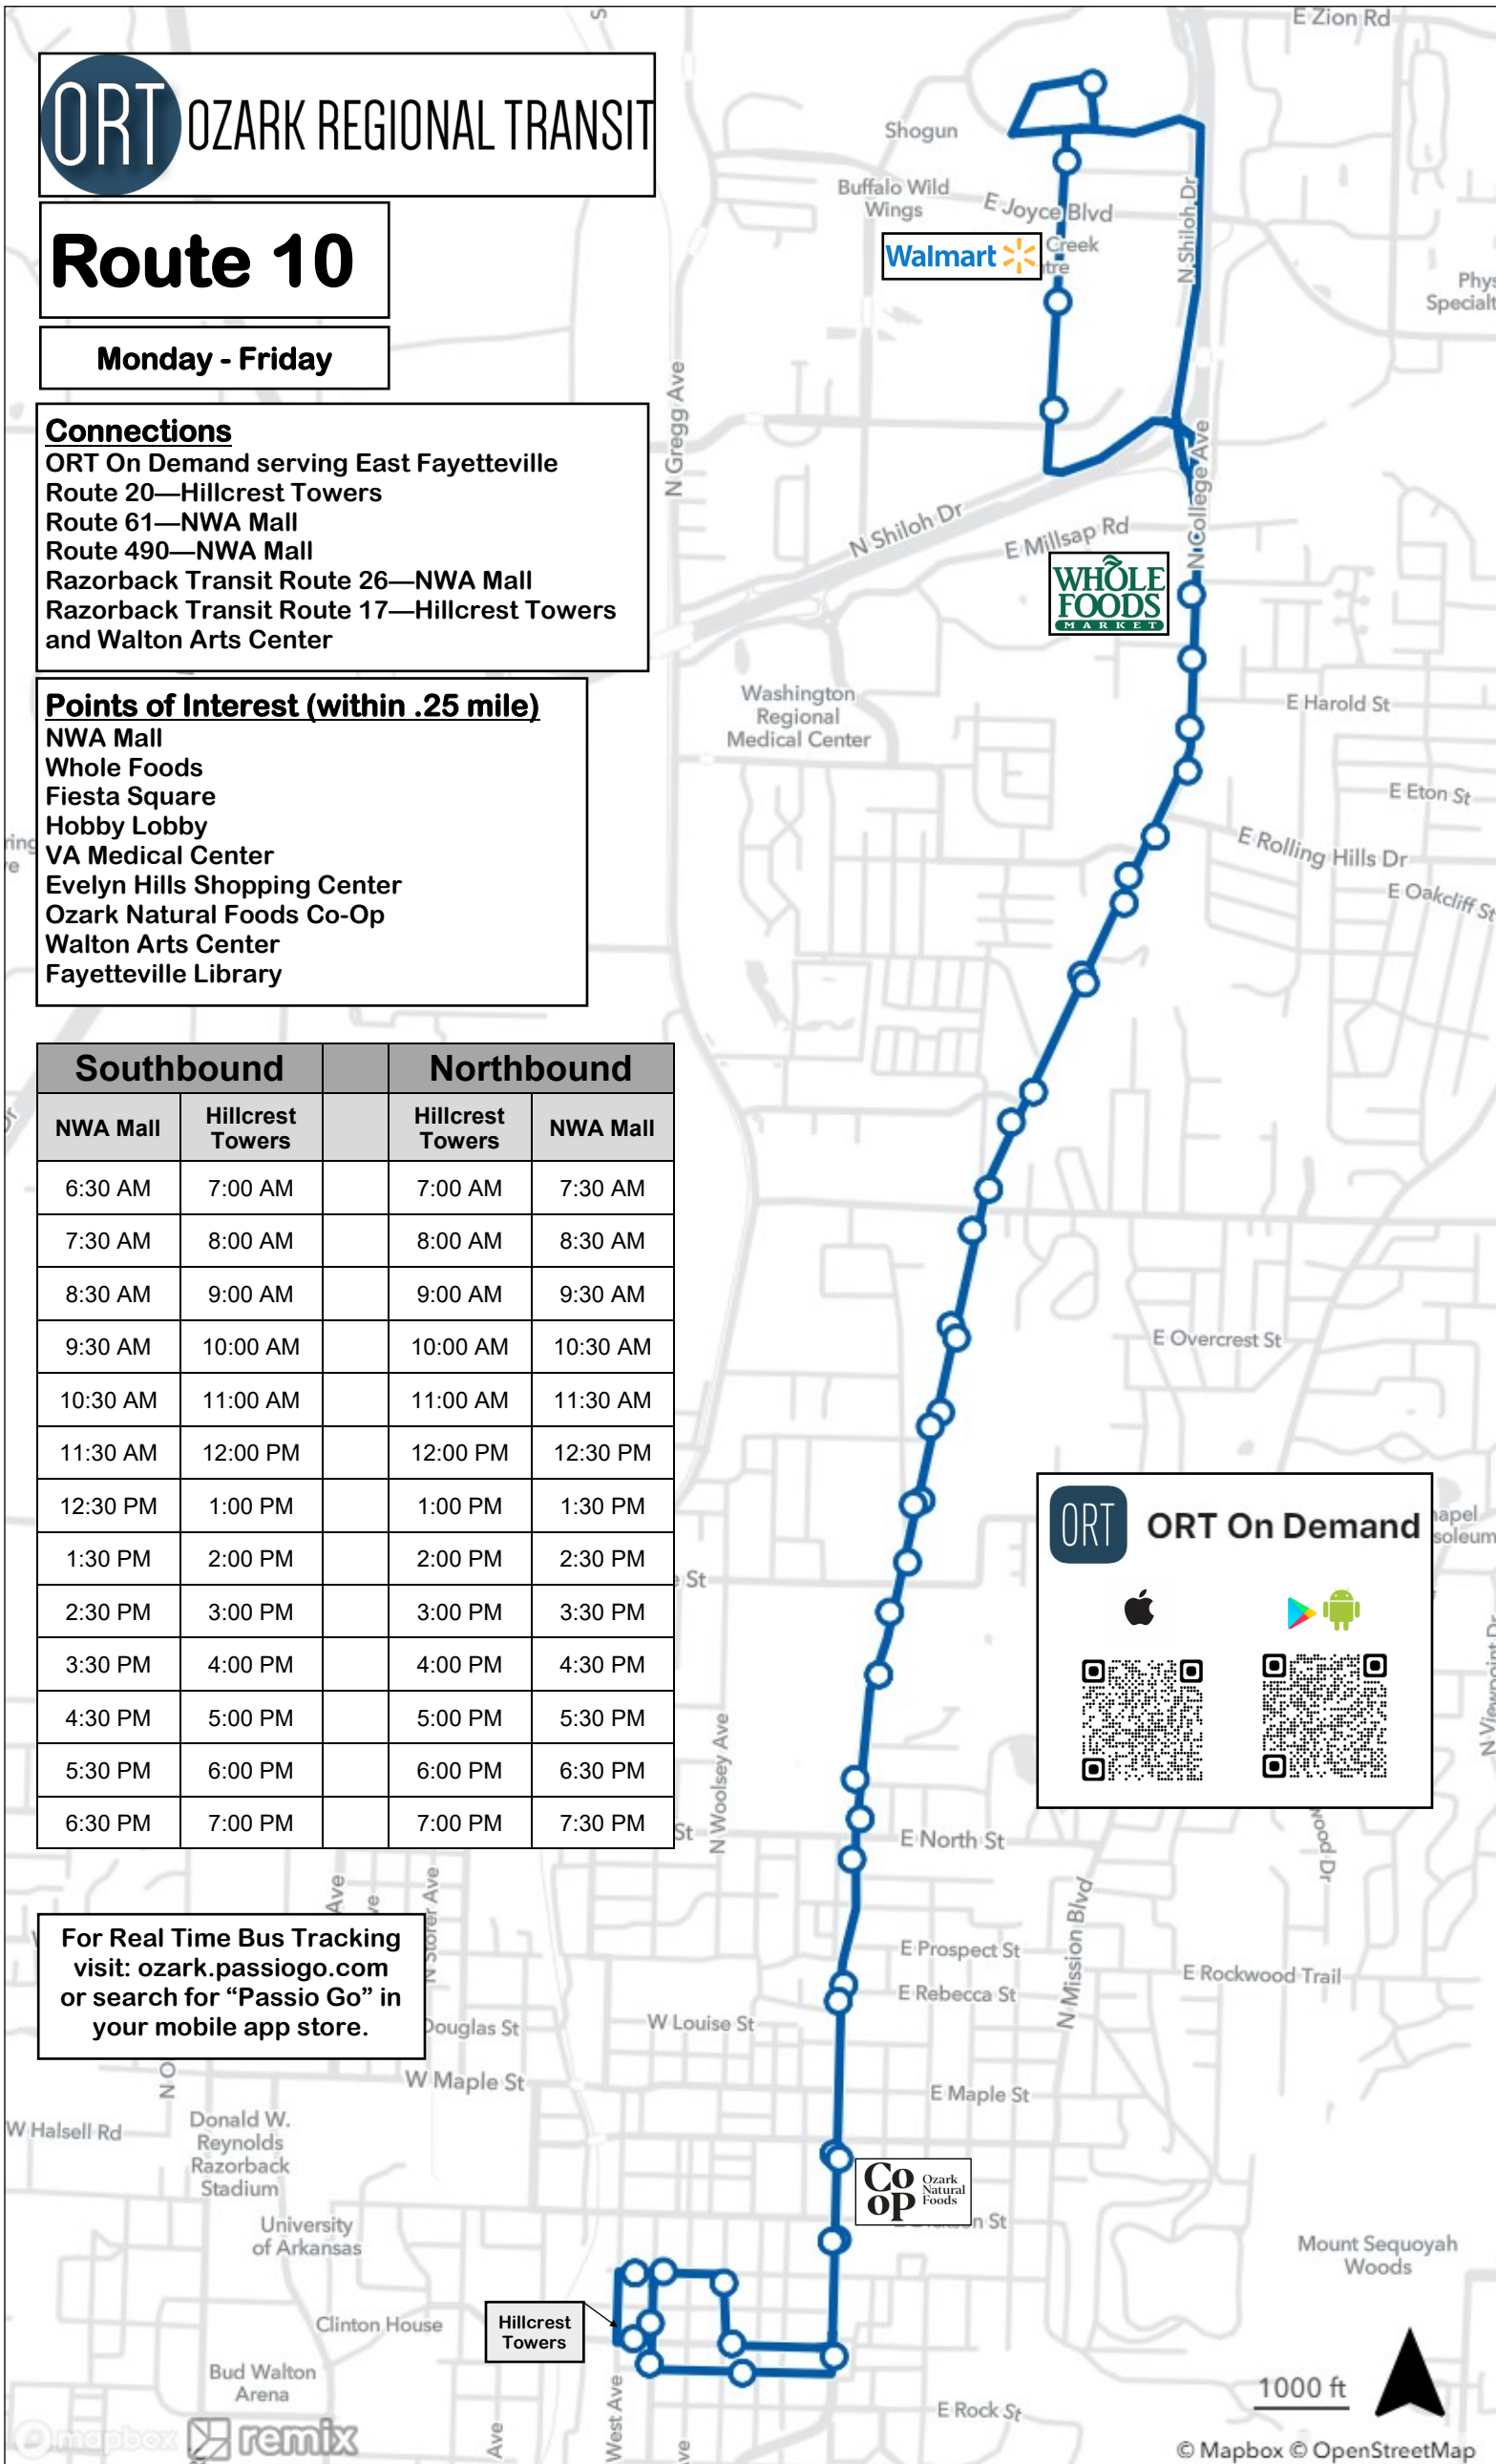

Route 10

Monday - Friday

Connections
 ORT On Demand serving East Fayetteville
 Route 20—Hillcrest Towers
 Route 61—NWA Mall
 Route 490—NWA Mall
 Razorback Transit Route 26—NWA Mall
 Razorback Transit Route 17—Hillcrest Towers and Walton Arts Center

Points of Interest (within .25 mile)
 NWA Mall
 Whole Foods
 Fiesta Square
 Hobby Lobby
 VA Medical Center
 Evelyn Hills Shopping Center
 Ozark Natural Foods Co-Op
 Walton Arts Center
 Fayetteville Library

Southbound		Northbound	
NWA Mall	Hillcrest Towers	Hillcrest Towers	NWA Mall
6:30 AM	7:00 AM	7:00 AM	7:30 AM
7:30 AM	8:00 AM	8:00 AM	8:30 AM
8:30 AM	9:00 AM	9:00 AM	9:30 AM
9:30 AM	10:00 AM	10:00 AM	10:30 AM
10:30 AM	11:00 AM	11:00 AM	11:30 AM
11:30 AM	12:00 PM	12:00 PM	12:30 PM
12:30 PM	1:00 PM	1:00 PM	1:30 PM
1:30 PM	2:00 PM	2:00 PM	2:30 PM
2:30 PM	3:00 PM	3:00 PM	3:30 PM
3:30 PM	4:00 PM	4:00 PM	4:30 PM
4:30 PM	5:00 PM	5:00 PM	5:30 PM
5:30 PM	6:00 PM	6:00 PM	6:30 PM
6:30 PM	7:00 PM	7:00 PM	7:30 PM

For Real Time Bus Tracking visit: ozark.passiogo.com or search for "Passio Go" in your mobile app store.

ORT ORT On Demand