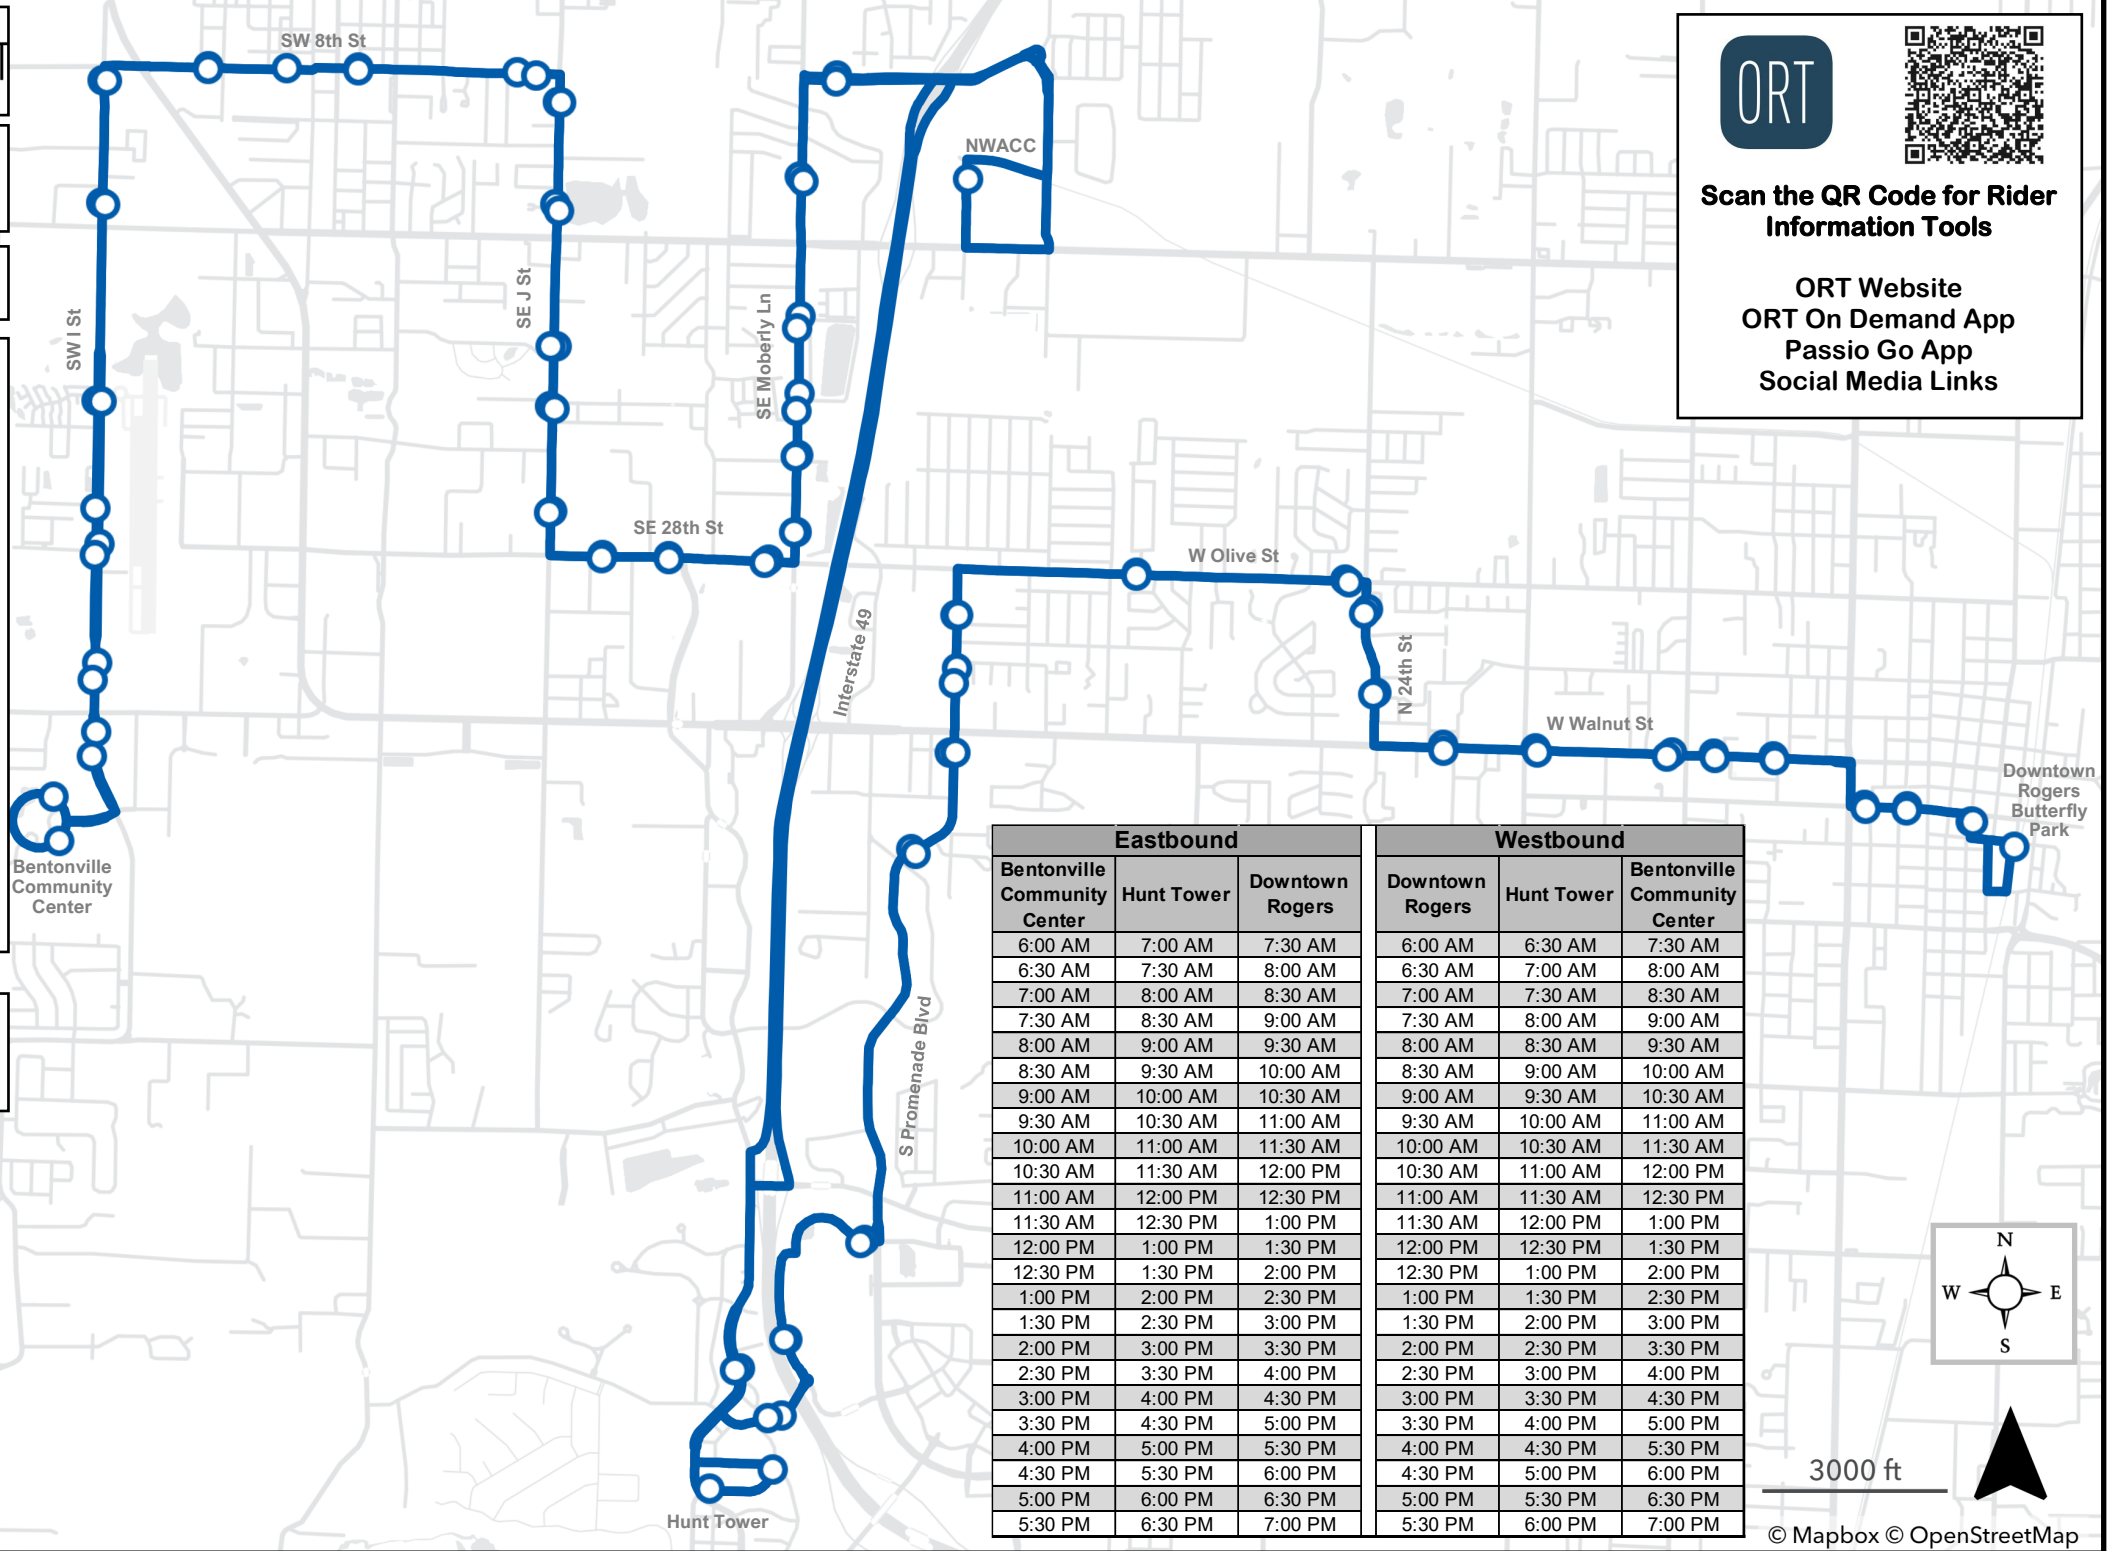

Route BRX

Monday - Friday

Points of Interest (within .25 mile)

- Bentonville**
 Bentonville Community Center
 Walmart Home Office
 8th Street Market
 Bentonville High School
 Northwest Medical Center
 Sam's Club Home Office
 David Glass Technology Center

- Rogers**
 Arkansas Music Pavilion
 Rogers Convention Center
 Mercy Medical Center
 Pinnacle Hills Promenade
 Scottsdale Center
 Frisco Station Mall
 Railyard Park

Connections
 ORT On Demand Service
 Route 490 - Hunt Tower & NWACC

Scan the QR Code for Rider Information Tools

ORT Website
 ORT On Demand App
 Passio Go App
 Social Media Links

Eastbound			Westbound		
Bentonville Community Center	Hunt Tower	Downtown Rogers	Downtown Rogers	Hunt Tower	Bentonville Community Center
6:00 AM	7:00 AM	7:30 AM	6:00 AM	6:30 AM	7:30 AM
6:30 AM	7:30 AM	8:00 AM	6:30 AM	7:00 AM	8:00 AM
7:00 AM	8:00 AM	8:30 AM	7:00 AM	7:30 AM	8:30 AM
7:30 AM	8:30 AM	9:00 AM	7:30 AM	8:00 AM	9:00 AM
8:00 AM	9:00 AM	9:30 AM	8:00 AM	8:30 AM	9:30 AM
8:30 AM	9:30 AM	10:00 AM	8:30 AM	9:00 AM	10:00 AM
9:00 AM	10:00 AM	10:30 AM	9:00 AM	9:30 AM	10:30 AM
9:30 AM	10:30 AM	11:00 AM	9:30 AM	10:00 AM	11:00 AM
10:00 AM	11:00 AM	11:30 AM	10:00 AM	10:30 AM	11:30 AM
10:30 AM	11:30 AM	12:00 PM	10:30 AM	11:00 AM	12:00 PM
11:00 AM	12:00 PM	12:30 PM	11:00 AM	11:30 AM	12:30 PM
11:30 AM	12:30 PM	1:00 PM	11:30 AM	12:00 PM	1:00 PM
12:00 PM	1:00 PM	1:30 PM	12:00 PM	12:30 PM	1:30 PM
12:30 PM	1:30 PM	2:00 PM	12:30 PM	1:00 PM	2:00 PM
1:00 PM	2:00 PM	2:30 PM	1:00 PM	1:30 PM	2:30 PM
1:30 PM	2:30 PM	3:00 PM	1:30 PM	2:00 PM	3:00 PM
2:00 PM	3:00 PM	3:30 PM	2:00 PM	2:30 PM	3:30 PM
2:30 PM	3:30 PM	4:00 PM	2:30 PM	3:00 PM	4:00 PM
3:00 PM	4:00 PM	4:30 PM	3:00 PM	3:30 PM	4:30 PM
3:30 PM	4:30 PM	5:00 PM	3:30 PM	4:00 PM	5:00 PM
4:00 PM	5:00 PM	5:30 PM	4:00 PM	4:30 PM	5:30 PM
4:30 PM	5:30 PM	6:00 PM	4:30 PM	5:00 PM	6:00 PM
5:00 PM	6:00 PM	6:30 PM	5:00 PM	5:30 PM	6:30 PM
5:30 PM	6:30 PM	7:00 PM	5:30 PM	6:00 PM	7:00 PM

3000 ft