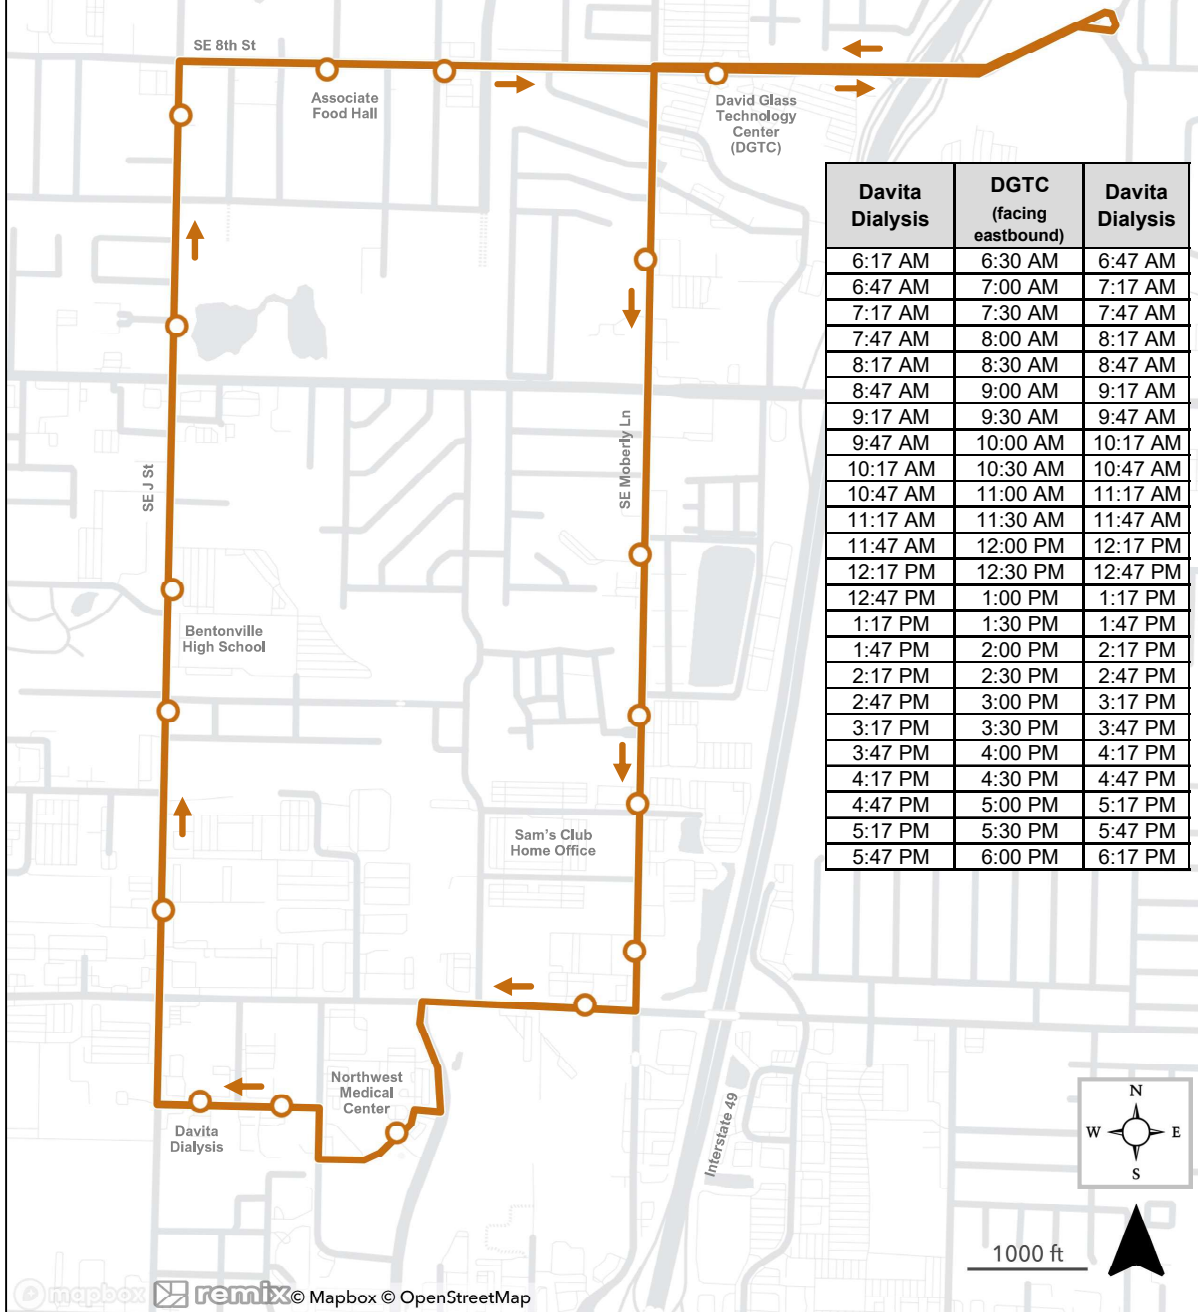

Route 14

Monday - Friday

Points of Interest (within .25 mile)

- Bentonville High School
- Haas Hall Academy
- David Glass Technology Center
- The Links Apartments
- Sam's Club Home Office
- Northwest Medical Center

Connections

- Route 54
- Route 53
- Route 12
- Route BRC
- ORT On Demand Service

Scan the QR Code for Rider Information Tools

- ORT Website
- ORT On Demand App
- Passio Go App
- Social Media Links

Davita Dialysis	DGTC (facing eastbound)	Davita Dialysis
6:17 AM	6:30 AM	6:47 AM
6:47 AM	7:00 AM	7:17 AM
7:17 AM	7:30 AM	7:47 AM
7:47 AM	8:00 AM	8:17 AM
8:17 AM	8:30 AM	8:47 AM
8:47 AM	9:00 AM	9:17 AM
9:17 AM	9:30 AM	9:47 AM
9:47 AM	10:00 AM	10:17 AM
10:17 AM	10:30 AM	10:47 AM
10:47 AM	11:00 AM	11:17 AM
11:17 AM	11:30 AM	11:47 AM
11:47 AM	12:00 PM	12:17 PM
12:17 PM	12:30 PM	12:47 PM
12:47 PM	1:00 PM	1:17 PM
1:17 PM	1:30 PM	1:47 PM
1:47 PM	2:00 PM	2:17 PM
2:17 PM	2:30 PM	2:47 PM
2:47 PM	3:00 PM	3:17 PM
3:17 PM	3:30 PM	3:47 PM
3:47 PM	4:00 PM	4:17 PM
4:17 PM	4:30 PM	4:47 PM
4:47 PM	5:00 PM	5:17 PM
5:17 PM	5:30 PM	5:47 PM
5:47 PM	6:00 PM	6:17 PM